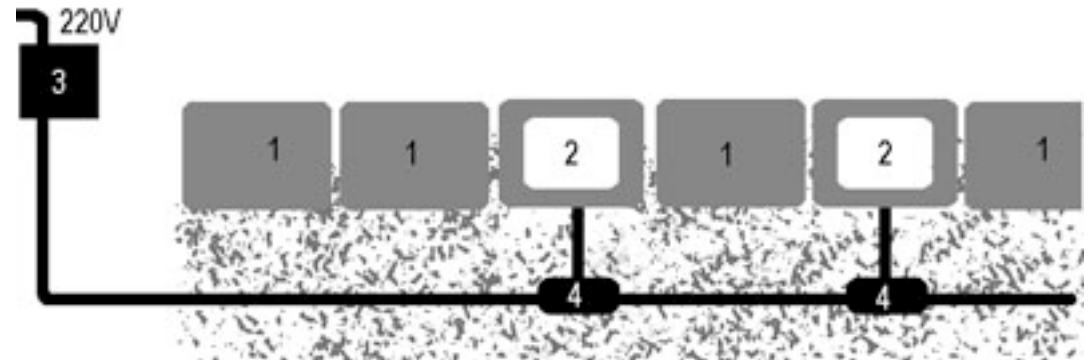

LUXONA

THE LIGHTING STONES

Instalation drawing

identification of polarity:

brown: + (positive)

blue: - (negative)

#	Description
1	Pavement
2	Luxona stone
3	Converter 12V or 8V in Box IP68
4	Connection Box IP 68