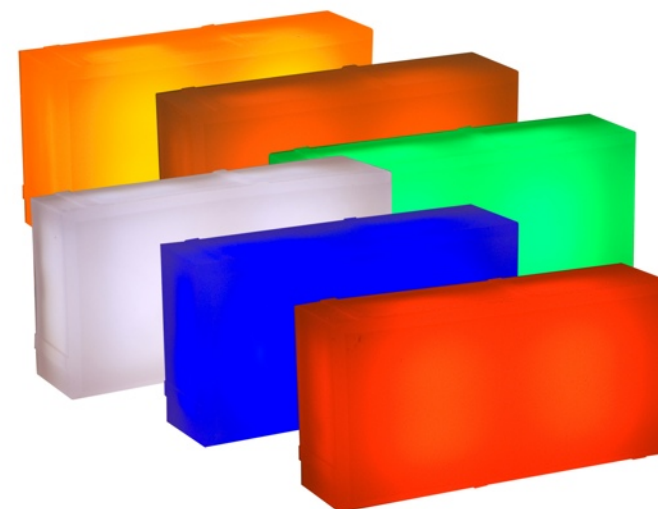

LUXONA

THE LIGHTING STONES

Betta

Size: 19.8 x 9.8 cm

Depth: 5.7 (± 0.5) cm

Weight Netto: 1.5 kg

Cable: 1.5 m

IP Code: IP68