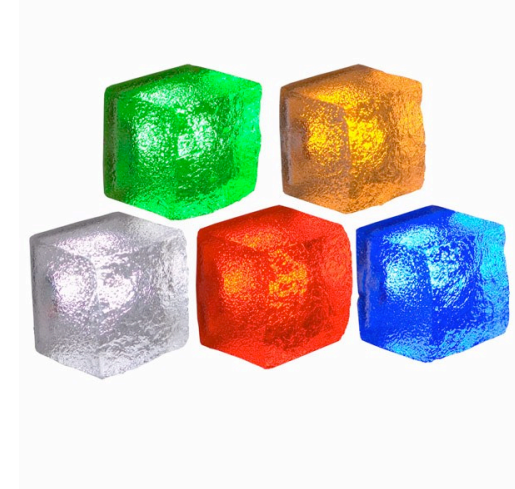

LUXONA

THE LIGHTING STONES

Betta

Size: 19.8 x 9.8 cm

Depth: 5.7 (± 0.5) cm

Weight Netto: 1.5 kg

Cable: 1.5 m

IP Code: IP68

Article	Description	Price without VAT	
LX218326	Beta Blue, glowing stone, cable 1.5m, 12V, 1.68W, size 19.8x9.8cm, depth 5.7 (±0.5)cm, IP68, matt	€	80.00
LX218325	Beta Green, glowing stone, cable 1.5m, 12V, 1.68W, size 19.8x9.8cm, depth 5.7 (±0.5)cm, IP68, matt	€	80.00
LX218327	Beta Melon, glowing stone, cable 1.5m, 12V, 1.68W, size 19.8x9.8cm, depth 5.7 (±0.5)cm, IP68, matt	€	80.00
LX218322	Beta White, glowing stone, cable 1.5m, 12V, 1.68W, size 19.8x9.8cm, depth 5.7 (±0.5)cm, IP68, matt	€	80.00
LX218328	Beta Orange, glowing stone, cable 1.5m, 8V, 1.92W, size 19.8x9.8cm, depth 5.7 (±0.5)cm, IP68, matt	€	80.00
LX218324	Beta Red, glowing stone, cable 1.5m, 12V, 1.68W, size 19.8x9.8cm, depth 5.7 (±0.5)cm, IP68, matt	€	80.00

LUXONA

THE LIGHTING STONES

Natur

Size: 7 x 8.5 cm

Depth: 5 (± 0.5) cm

Weight Netto: 0.46 kg

Cable: 1.5 m

IP Code: IP68

LUXONA

THE LIGHTING STONES

Glam

Size: 7 x 8.5 cm

Depth: 5 (± 0.5) cm

Weight Netto: 0.46 kg

Cable: 1.5 m

IP Code: IP68