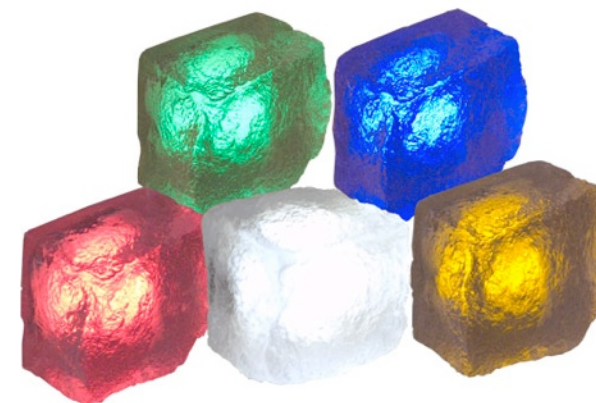

LUXONA

THE LIGHTING STONES

Glam

Size: 7 x 8.5 cm

Depth: 5 (± 0.5) cm

Weight Netto: 0.46 kg

Cable: 1.5 m

IP Code: IP68