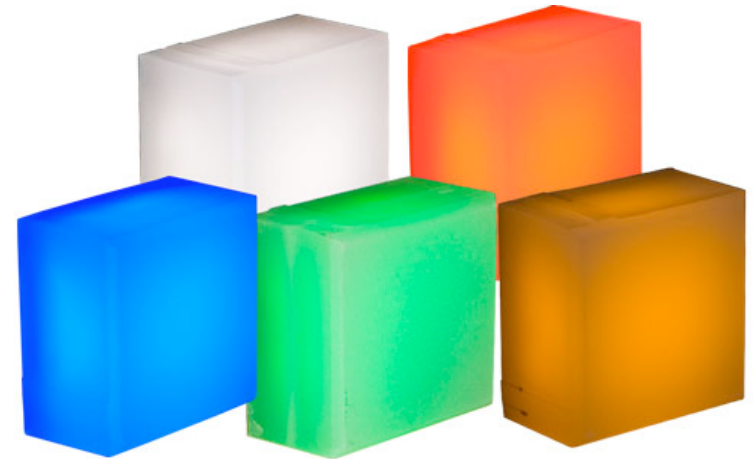

LUXONA

THE LIGHTING STONES

Alfa

Size: 9.8 x 9.8 cm

Depth: 5.7 (± 0.5) cm

Weight Netto: 0.74 kg

Cable: 1.5 m

IP Code: IP68

Article	Description	Price without VAT
LX217326	Alfa Blue, glowing stone, cable 1.5m, 12V, 0.84W, size 9.8x9.8cm, depth 5.7 (±0.5)cm, IP68, matt	€ 60.00
LX217325	Alfa Green, glowing stone, cable 1.5m, 12V, 0.84W, size 9.8x9.8cm, depth 5.7 (±0.5)cm, IP68, matt	€ 60.00
LX217327	Alfa Melon, glowing stone, cable 1.5m, 12V, 0.84W, size 9.8x9.8cm, depth 5.7 (±0.5)cm, IP68, matt	€ 60.00
LX217322	Alfa White, glowing stone, cable 1.5m, 12V, 0.84W, size 9.8x9.8cm, depth 5.7 (±0.5)cm, IP68, matt	€ 60.00
LX217328	Alfa Orange, glowing stone, cable 1.5m, 8V, 0.96W, size 9.8x9.8cm, depth 5.7 (±0.5)cm, IP68, matt	€ 60.00
LX217324	Alfa Red, glowing stone, cable 1.5m, 12V, 0.84W, size 9.8x9.8cm, depth 5.7 (±0.5)cm, IP68, matt	€ 60.00

LUXONA

THE LIGHTING STONES

Betta

Size: 19.8 x 9.8 cm

Depth: 5.7 (± 0.5) cm

Weight Netto: 1.5 kg

Cable: 1.5 m

IP Code: IP68

LUXONA

THE LIGHTING STONES

Natur

Size: 7 x 8.5 cm

Depth: 5 (± 0.5) cm

Weight Netto: 0.46 kg

Cable: 1.5 m

IP Code: IP68