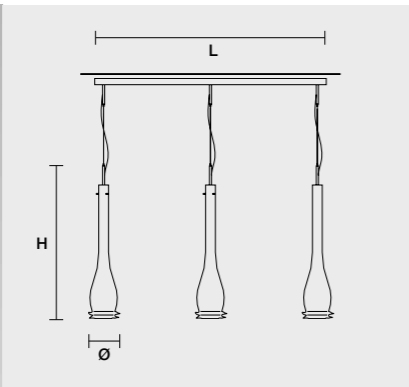

FLUTÉ BIN3

H 90 cm
H 35.44" L 135 cm
L 53.15" Ø 17 cm
Ø 6.70"

3xE14x60W max
Incandescenza
Incandescent 3x9W
Energy saving

IIVA esclusa
Excluded Vat € 1.890,00