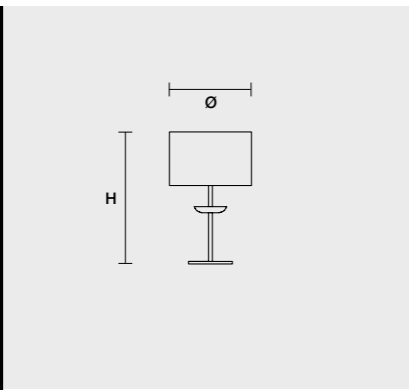

VANTO TL1 P

H 35 cm
H 13.78"   Ø 21 cm
Ø 8.27"

1xE14x60W max Incandescenza Incandescent   1x9W Energy saving

IVA esclusa Excluded Vat € 230,00