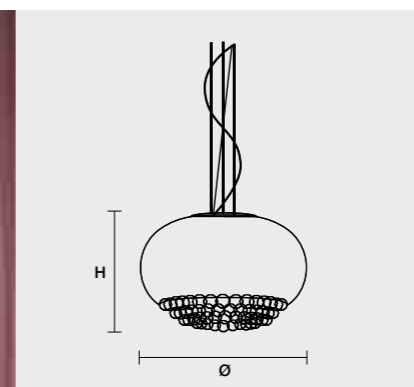

MIR S3

H 30 cm
H 11.80"   Ø 45 cm
Ø 17.70"

3xE14x60W max Incandescenza Incandescent   3x9W Energy saving

IVA esclusa Excluded Vat € 985,00 ASFOUR / WH   € 2.940,00 SWAROVSKI / WH
€ 1.075,00 ASFOUR / BRONZE   € 3.050,00 SWAROVSKI / BRONZE