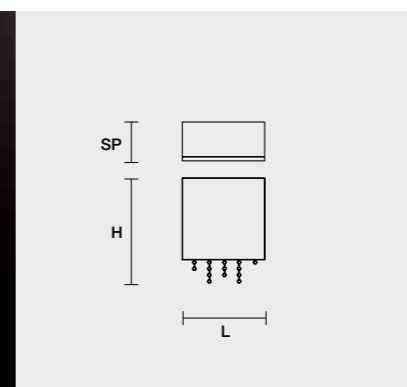

SWAROVSKI

Pendagli in cristallo Strass Swarovski colorato o trasparente. Pendants in coloured or transparent Strass Swarovski crystal.

KASKÉ A1

H 30 cm
H 11.82" L 22 cm
L 8.67" SP 10 cm
SP 3.94"

1xR7s 78 mm 100W max Alogena / Halogen