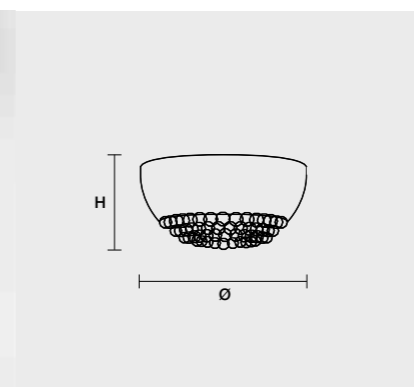

MIR PL6

H 25 cm
H 9.95"   Ø 45 cm
Ø 17.70"

6xE14x60W max Incandescenza Incandescent   6x9W Energy saving

IVA esclusa Excluded Vat € 965,00 ASFOUR / WH   € 2.990,00 SWAROVSKI / WH
€ 1.040,00 ASFOUR / BRONZE   € 3.090,00 SWAROVSKI / BRONZE