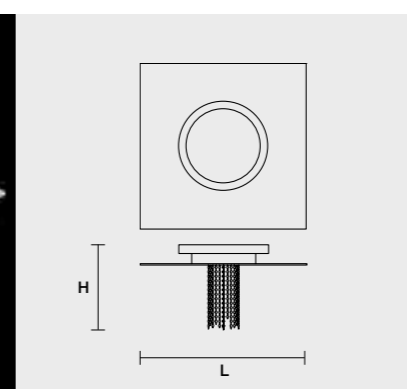

KASKÉ PL4

H 38 cm
H 14.97"   L 60x60 cm
L 23.63"x23.63"

4xE14x60W max Incandescenza Incandescent   4x9W Energy saving

IVA esclusa Excluded Vat € 695,00 ASFOUR € 1.130,00 SWAROVSKI