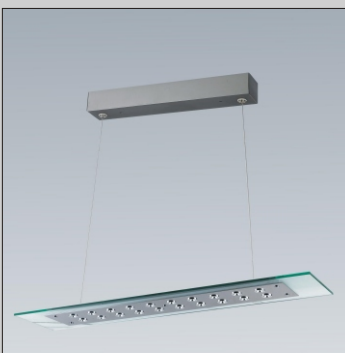

50015.05

table lamp
colour:
silver
LED colour temp.:
3300/6500K (Typ.)
500/600lm
24V/ 1A
power consumption: 16 Watt
adapter specs:
input:100~240V AC
50-60Hz.
output: 24V/1A MAX