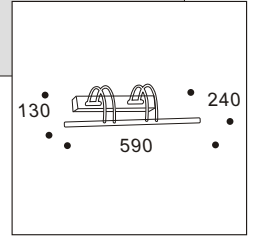

30041.02/00/03

colour:
chrome,
brass,
matt chrome
4xQT12
GY6,35 50W

trafo embedded

30042.02/00/03

colour:
chrome,
brass,
matt chrome
2xQT12
GY6,35 50W

trafo embedded