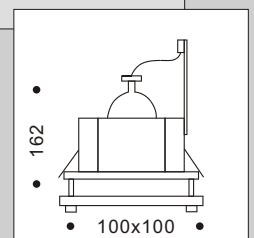

trafo required

49012.30

colour:
silver
1xQ-PAR16
GU/GZ10 50W