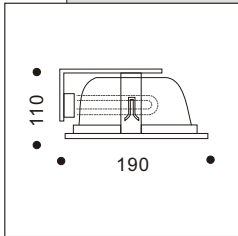

25001.07

colour:
white
2xTC-D
G24d-2 18W
ballast required