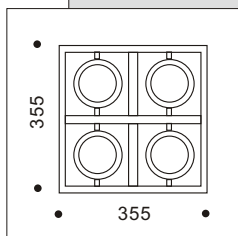

TE-ECO 35-105VA

electronic trafo:
220/12V 105VA