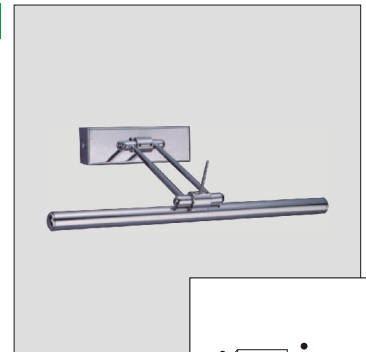

30043.02/00/03

colour:
chrome,
brass,
matt chrome
2xQT12
GY6,35 50W

trafo embedded

3.0004.25/3.0014.25/3.0024.25

colour:
chrome,
satin nickel,
gold
2xG4 12V 20W

trafo required