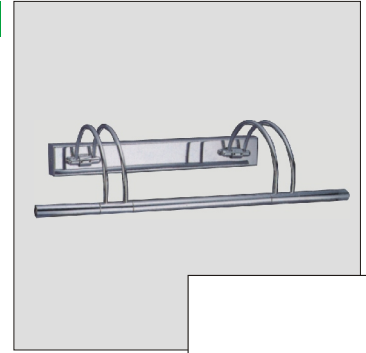

ballast required

**30115.02/00/03**

colour:  
chrome,  
brass,  
matt chrome  
1xC35  
E14 40W

**30041.02/00/03**

colour:  
chrome,  
brass,  
matt chrome  
4xQT12  
GY6,35 50W

trafo embedded

**30042.02/00/03**