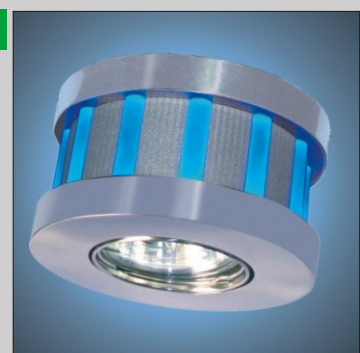

53017.02/05/07

colour:
chrome
gold
white
LED 1W
1xQR-CBC51
GU5,3 50W
Ø 98x141

trafo required