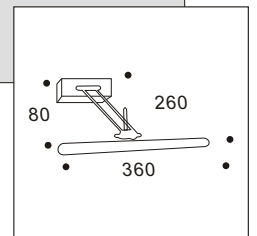

colour:  
chrome,  
brass,  
matt chrome  
2xQT12  
GY6,35 50W

trafo embedded

**30043.02/00/03**

colour:  
chrome,  
brass,  
matt chrome  
2xQT12  
GY6,35 50W

trafo embedded

**3.0004.25/3.0014.25/3.0024.25**