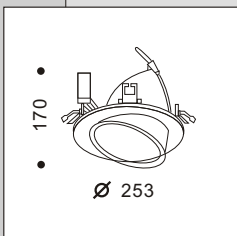

20153.07

colour:
white
1xHIT-DE
RX7s 70W
ballast required