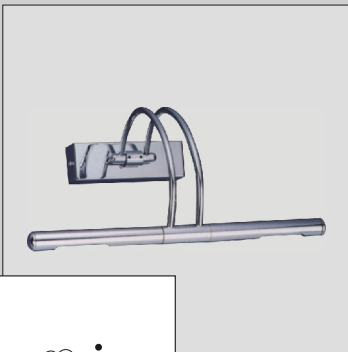

ballast required

**30115.02/00/03**

colour:  
chrome,  
brass,  
matt chrome  
1xC35  
E14 40W

**30041.02/00/03**

colour:  
chrome,  
brass,  
matt chrome  
4xQT12  
GY6,35 50W

trafo embedded

**30042.02/00/03**