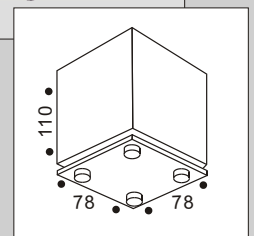

trafo required

**49012.30**

colour:  
silver  
1xQ-PAR16  
GU/GZ10 50W

**49011.30**

colour:  
silver  
1xQ-PAR16  
GU/GZ10 50W

**14201.30**

colour:  
silver  
1xQR111  
G53 50W  
207x207x105

trafo required