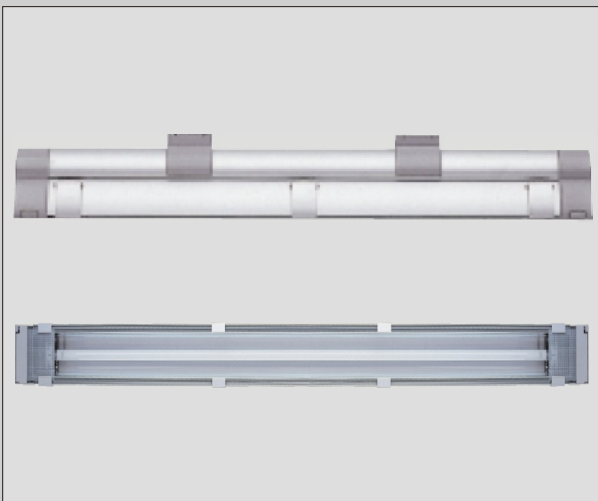

F0030.26/F0031.26/F0032.26

colour:
grey
1xG5 21W,89x105x1000
1xG5 28W,89x105x1300
1xG5 35W,89x105x1600
IP66

ballast required