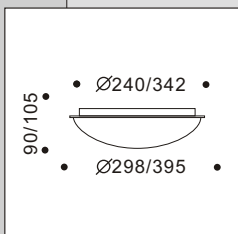

48022.07

colour:
white
2xTC-D
G24d-3 26W
ballast required

21503.07

colour:
white
2xTC-D
G24d-3 26W
complete with ballast

40020.22

colour:
steel
2xA60
E27 60W

40015.22

colour:
steel
2xA60
E27 60W

40016.22/40017.22

colour:
steel
2xA60
E27 60W

40018.22

colour:
steel
3xA60
E27 60W