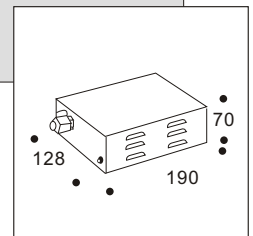

90150

ballast
220V- 240V
50Hz 150VA