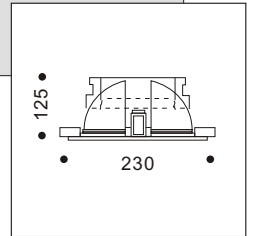

28015.07

colour:
white
1xHIT
G12 70W
ballast required