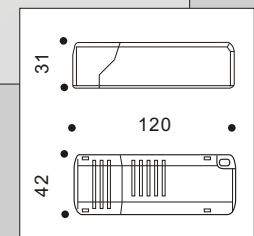

TE-ECO 35-105VA

electronic trafo:
220/12V 105VA