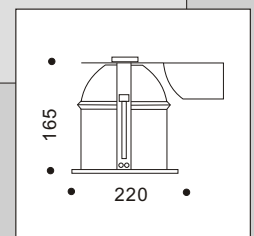

68007.07

colour:
white
2xTC-D
G24d-3 26W
ballast required