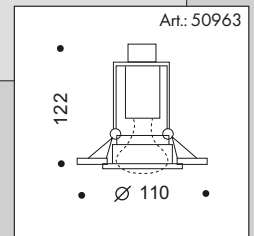

**50950.07/02/00/03**

colour:  
white,  
chrome,  
brass,  
matt chrome  
1xR50 E14 40W

**50963.07/02/00/03**

colour:  
white,  
chrome,  
brass,  
matt chrome  
1xR63 E27 60W

**50980.07/02/00/03**

1xR80 E27 100W  
Ø 130x135