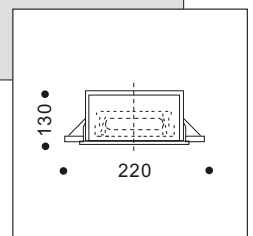

26010.07

colour:
white
1xHIT-DE
RX7s 70W
ballast required