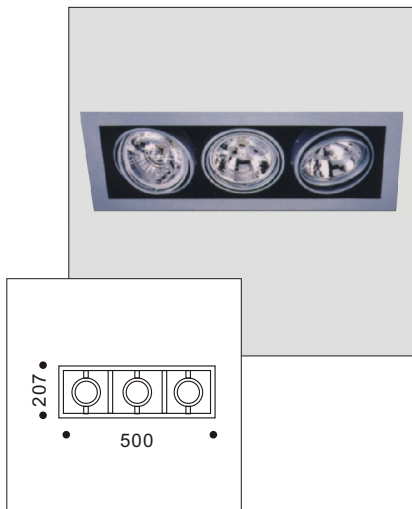

54301.30/07

colour:
silver
white
4xQR111
G53 50W
205x650x105

trafo required