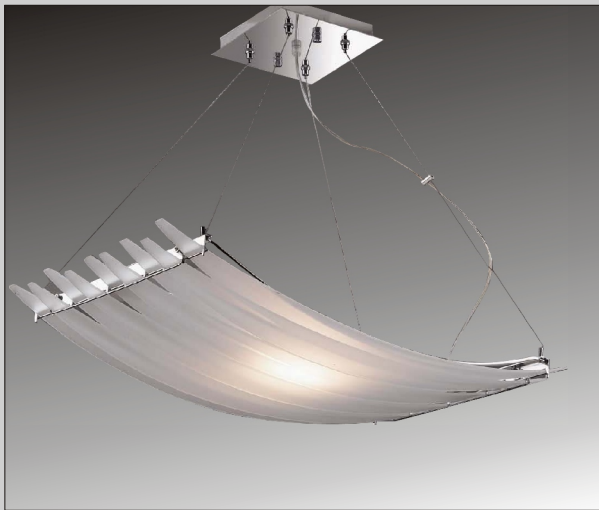

1.0081.32/1.0091.32/1.0101.32

- pendant lamp
- 2xR7S 200W/1xR7S 200W/1xR7S 200W
- chrome finishing
- matt glass
- 750x550x120/750x390x120/560x225x120