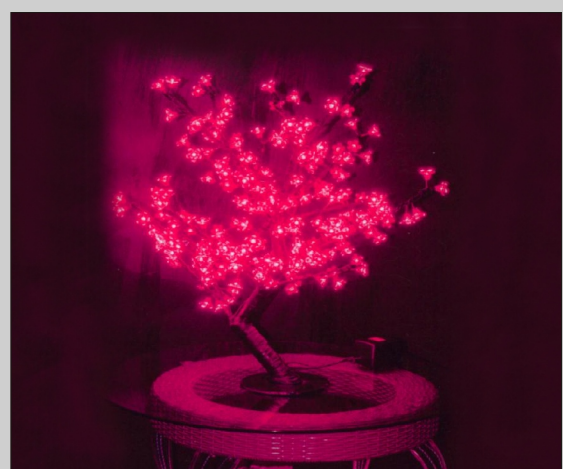

4.0004.35 PINK

- table lamp
- 24xLED, 24V, 12W
- pink leaves
- iron+adhesive tape
- Ø 800x800