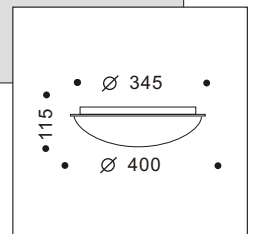

40015.22

colour:
steel
2xA60
E27 60W

40016.22/40017.22

colour:
steel
2xA60
E27 60W