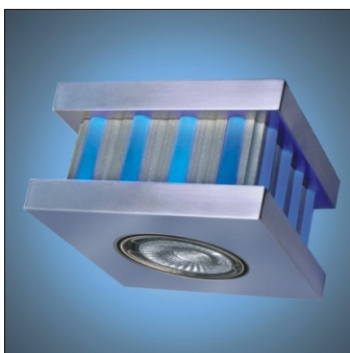

53014.02/05/07

colour:
chrome
gold
white
LED 1W
1xQR-CBC51
GU5,3 50W
Ø 98x45

trafo required