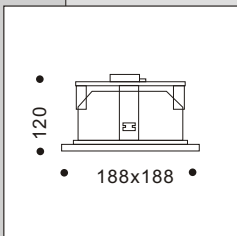

20070.07

colour:
white
1xHIT-DE
RX7s 70W
ballast required

20150.07

colour:
white
1xHIT-DE
RX7s 150W
ballast required

28015.07

colour:
white
1xHIT
G12 70W
ballast required

20153.07

colour:
white
1xHIT-DE
RX7s 70W
ballast required

26010.07

colour:
white
1xHIT-DE
RX7s 70W
ballast required

90070

ballast
220V- 240V
50Hz 70VA

90150

ballast
220V- 240V
50Hz 150VA