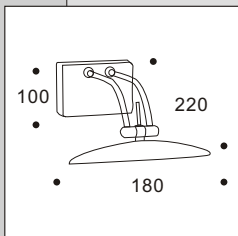

30115.02/00/03

colour:
chrome,
brass,
matt chrome
1xC35
E14 40W

30041.02/00/03

colour:
chrome,
brass,
matt chrome
4xQT12
GY6,35 50W

trafo embedded

30042.02/00/03

colour:
chrome,
brass,
matt chrome
2xQT12
GY6,35 50W

trafo embedded

30043.02/00/03

colour:
chrome,
brass,
matt chrome
2xQT12
GY6,35 50W

trafo embedded

3.0004.25/3.0014.25/3.0024.25

colour:
chrome,
satin nickel,
gold
2xG4 12V 20W

trafo required

3.0034.25/3.0044.25/3.0054.25

colour:
chrome,
satin nickel
gold
2xG9 20W