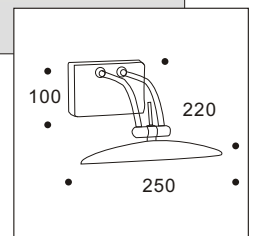

3.0034.25/3.0044.25/3.0054.25

colour:
chrome,
satin nickel
gold
2xG9 20W