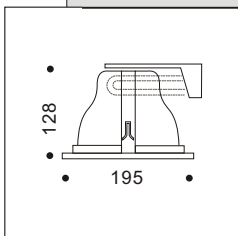

68020.07

colour:
white
2xTC-D
G24d-3 26W
ballast required