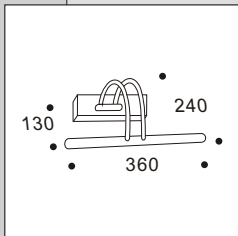

30115.02/00/03

colour:
chrome,
brass,
matt chrome
1xC35
E14 40W

30041.02/00/03

colour:
chrome,
brass,
matt chrome
4xQT12
GY6,35 50W

trafo embedded

30042.02/00/03

colour:
chrome,
brass,
matt chrome
2xQT12
GY6,35 50W

trafo embedded

30043.02/00/03

colour:
chrome,
brass,
matt chrome
2xQT12
GY6,35 50W

trafo embedded

3.0004.25/3.0014.25/3.0024.25

colour:
chrome,
satin nickel,
gold
2xG4 12V 20W

trafo required

3.0034.25/3.0044.25/3.0054.25

colour:
chrome,
satin nickel
gold
2xG9 20W