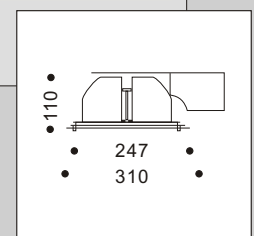

48021.07

colour:
white
2xTC-D
G24d-3 26W
ballast required