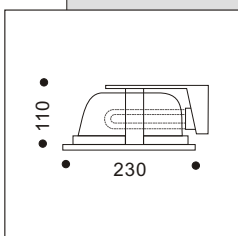

28021.07

colour:
white
2xTC-D
G24d-3 26W
ballast required