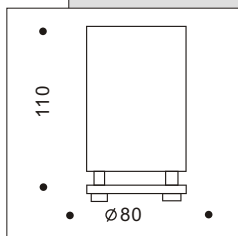

52016.02/00/03

colour:
chrome,
brass,
matt chrome

51016.07

colour: white

1xQR-CBC51
GU5,3 50W

trafo required

50016.07/26/30

colour:
white,
grey,
silver,
1xQR-CBC51
GU5,3 50W

trafo required

53016.02

colour:
chrome
1xQR-CBC51
GU5,3 50W

trafo required

46004.07/02/03

colour:
white,
chrome,
matt chrome
1xQR-CBC51
GU5,3 50W

trafo required

49012.30

colour:
silver
1xQ-PAR16
GU/GZ10 50W

49011.30

colour:
silver
1xQ-PAR16
GU/GZ10 50W