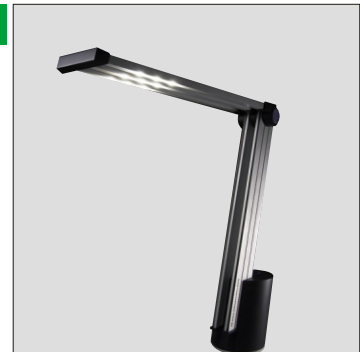

50015.05

table lamp
colour:
silver
LED colour temp.:
3300/6500K (Typ.)
500/600lm
24V/ 1A
power consumption: 16 Watt
adapter specs:
input:100~240V AC
50-60Hz.
output: 24V/1A MAX