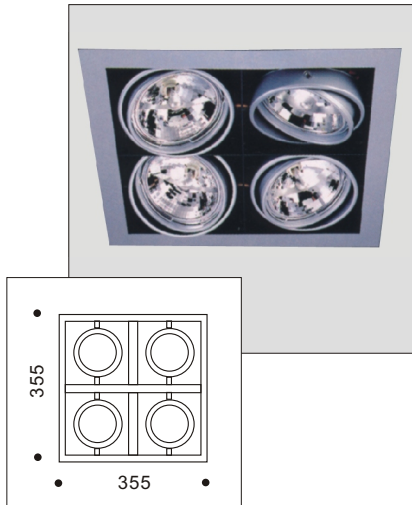

TE-ECO 35-105VA

electronic trafo:
220/12V 105VA