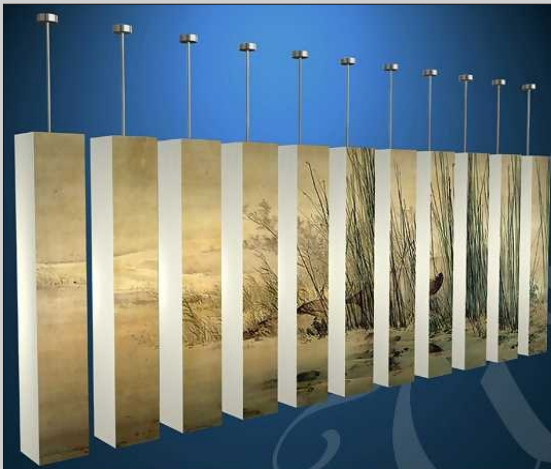

1.0027.43

- pendant lamp
- 1xE27 60W
- chrome finishing
- polypropylene + steel
- 120x120x550(one pcs)