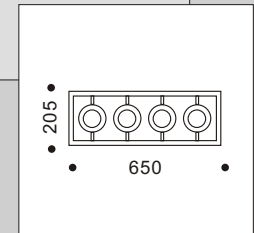

54301.30/07

colour:
silver
white
4xQR111
G53 50W
205x650x105

trafo required