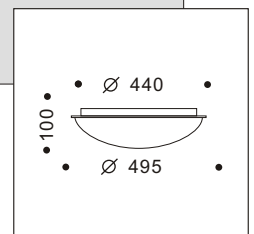

40018.22

colour:
steel
3xA60
E27 60W