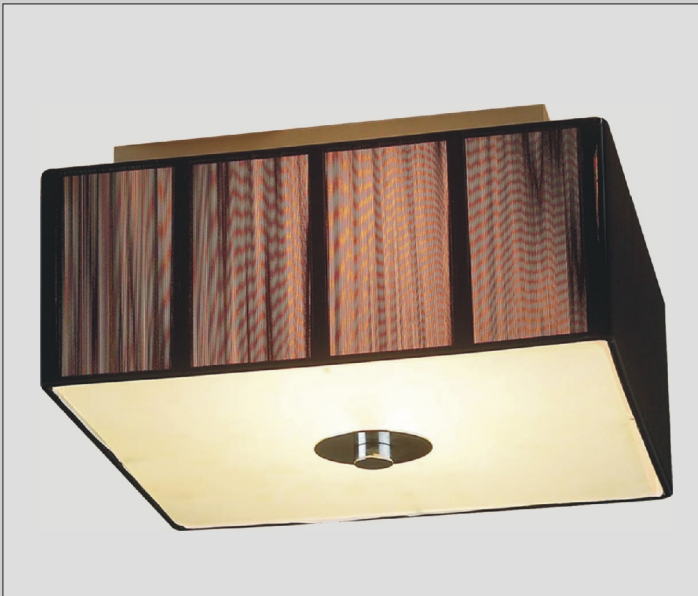

1126002 SILVER/BROWN/WHITE

- ceiling lamp
- 2xE27 40W
- chrome finishing
- silk string+acryl
- shade - silver/brown/white
- 350x350x120

1136002 SILVER/BROWN/WHITE

- 3xE27 40W
- 450x450x120

1146002 SILVER/BROWN/WHITE

- 4xE27 40W
- 550x550x130