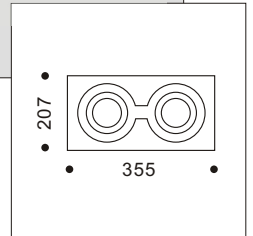

24201.30

colour:
silver
2xQR111
G53 50W
207x355x105

trafo required

34201.30

colour:
silver
3xQR111
G53 50W
207x500x105

trafo required