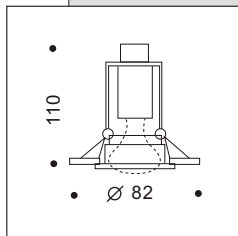

50950.07/02/00/03

colour:
white,
chrome,
brass,
matt chrome
1xR50 E14 40W

50963.07/02/00/03

colour:
white,
chrome,
brass,
matt chrome
1xR63 E27 60W

50980.07/02/00/03

1xR80 E27 100W
Ø 130x135

51009.42

colour:
nickel
1xQR-CBC51
GU5,3 50W
Ø 116x113

trafo required

51011.42

colour:
nickel
1xQR-CBC51
GU5,3 50W
103x103x97

trafo required

51010.42

colour:
nickel
1xQR-CBC51
GU5,3 50W
Ø 157x116

trafo required

51012.42

colour:
nickel
2xQR-CBC51
GU5,3 50W
206x103x97

trafo required