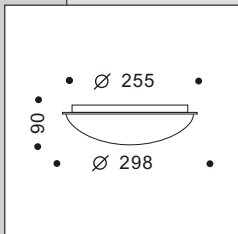

48022.07

colour:
white
2xTC-D
G24d-3 26W
ballast required

21503.07

colour:
white
2xTC-D
G24d-3 26W
complete with ballast

40020.22

colour:
steel
2xA60
E27 60W

40015.22

colour:
steel
2xA60
E27 60W

40016.22/40017.22

colour:
steel
2xA60
E27 60W

40018.22

colour:
steel
3xA60
E27 60W