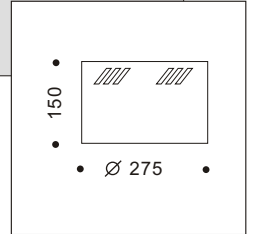

21503.07

colour:
white
2xTC-D
G24d-3 26W
complete with ballast

40020.22

colour:
steel
2xA60
E27 60W