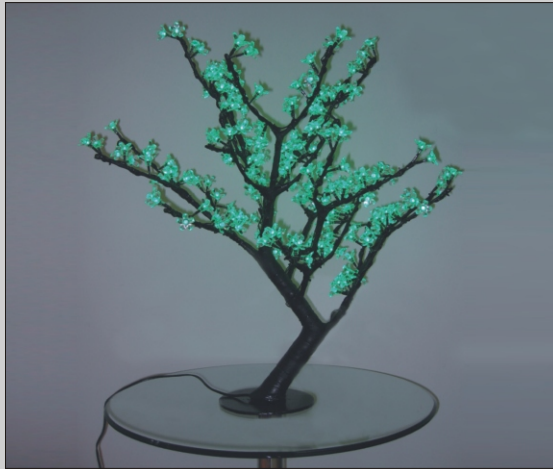

4.0004.35 GREEN

- table lamp
- 24xLED, 24V, 12W
- green leaves
- iron+adhesive tape
- Ø 800x800