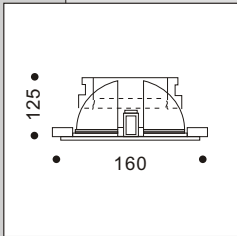

20150.07

colour:
white
1xHIT-DE
RX7s 150W
ballast required