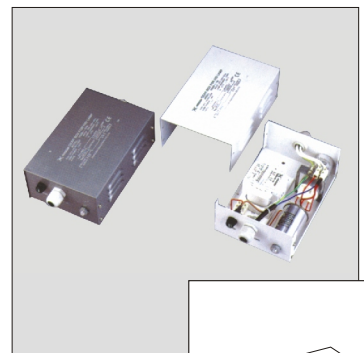

20070.07

colour:
white
1xHIT-DE
RX7s 70W
ballast required

20150.07

colour:
white
1xHIT-DE
RX7s 150W
ballast required

28015.07

colour:
white
1xHIT
G12 70W
ballast required

20153.07

colour:
white
1xHIT-DE
RX7s 70W
ballast required

26010.07

colour:
white
1xHIT-DE
RX7s 70W
ballast required

90070

ballast
220V- 240V
50Hz 70VA

90150

ballast
220V- 240V
50Hz 150VA