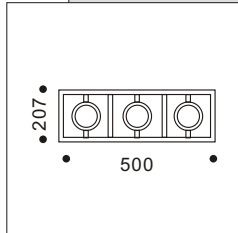

54301.30/07

colour:
silver
white
4xQR111
G53 50W
205x650x105

trafo required