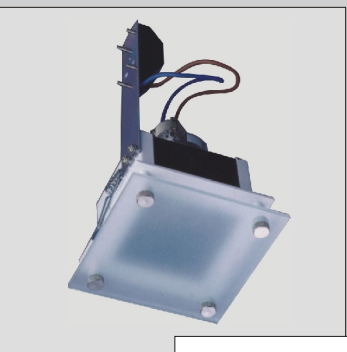

colour:  
white,  
grey,  
silver,  
1xQR-CBC51  
GU5,3 50W

trafo required

**53016.02**

colour:  
chrome  
1xQR-CBC51  
GU5,3 50W

trafo required

**46004.07/02/03**

colour:  
white,  
chrome,  
matt chrome  
1xQR-CBC51  
GU5,3 50W