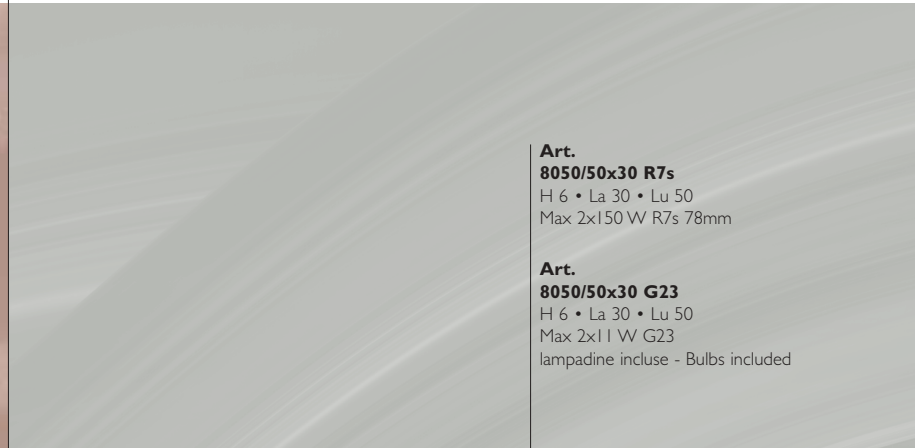

Art.
8050/50x30 R7s
H 6 • La 30 • Lu 50
Max 2x150 W R7s 78mm

Art.
8050/50x30 G23
H 6 • La 30 • Lu 50
Max 2x11 W G23
lampadine incluse - Bulbs included