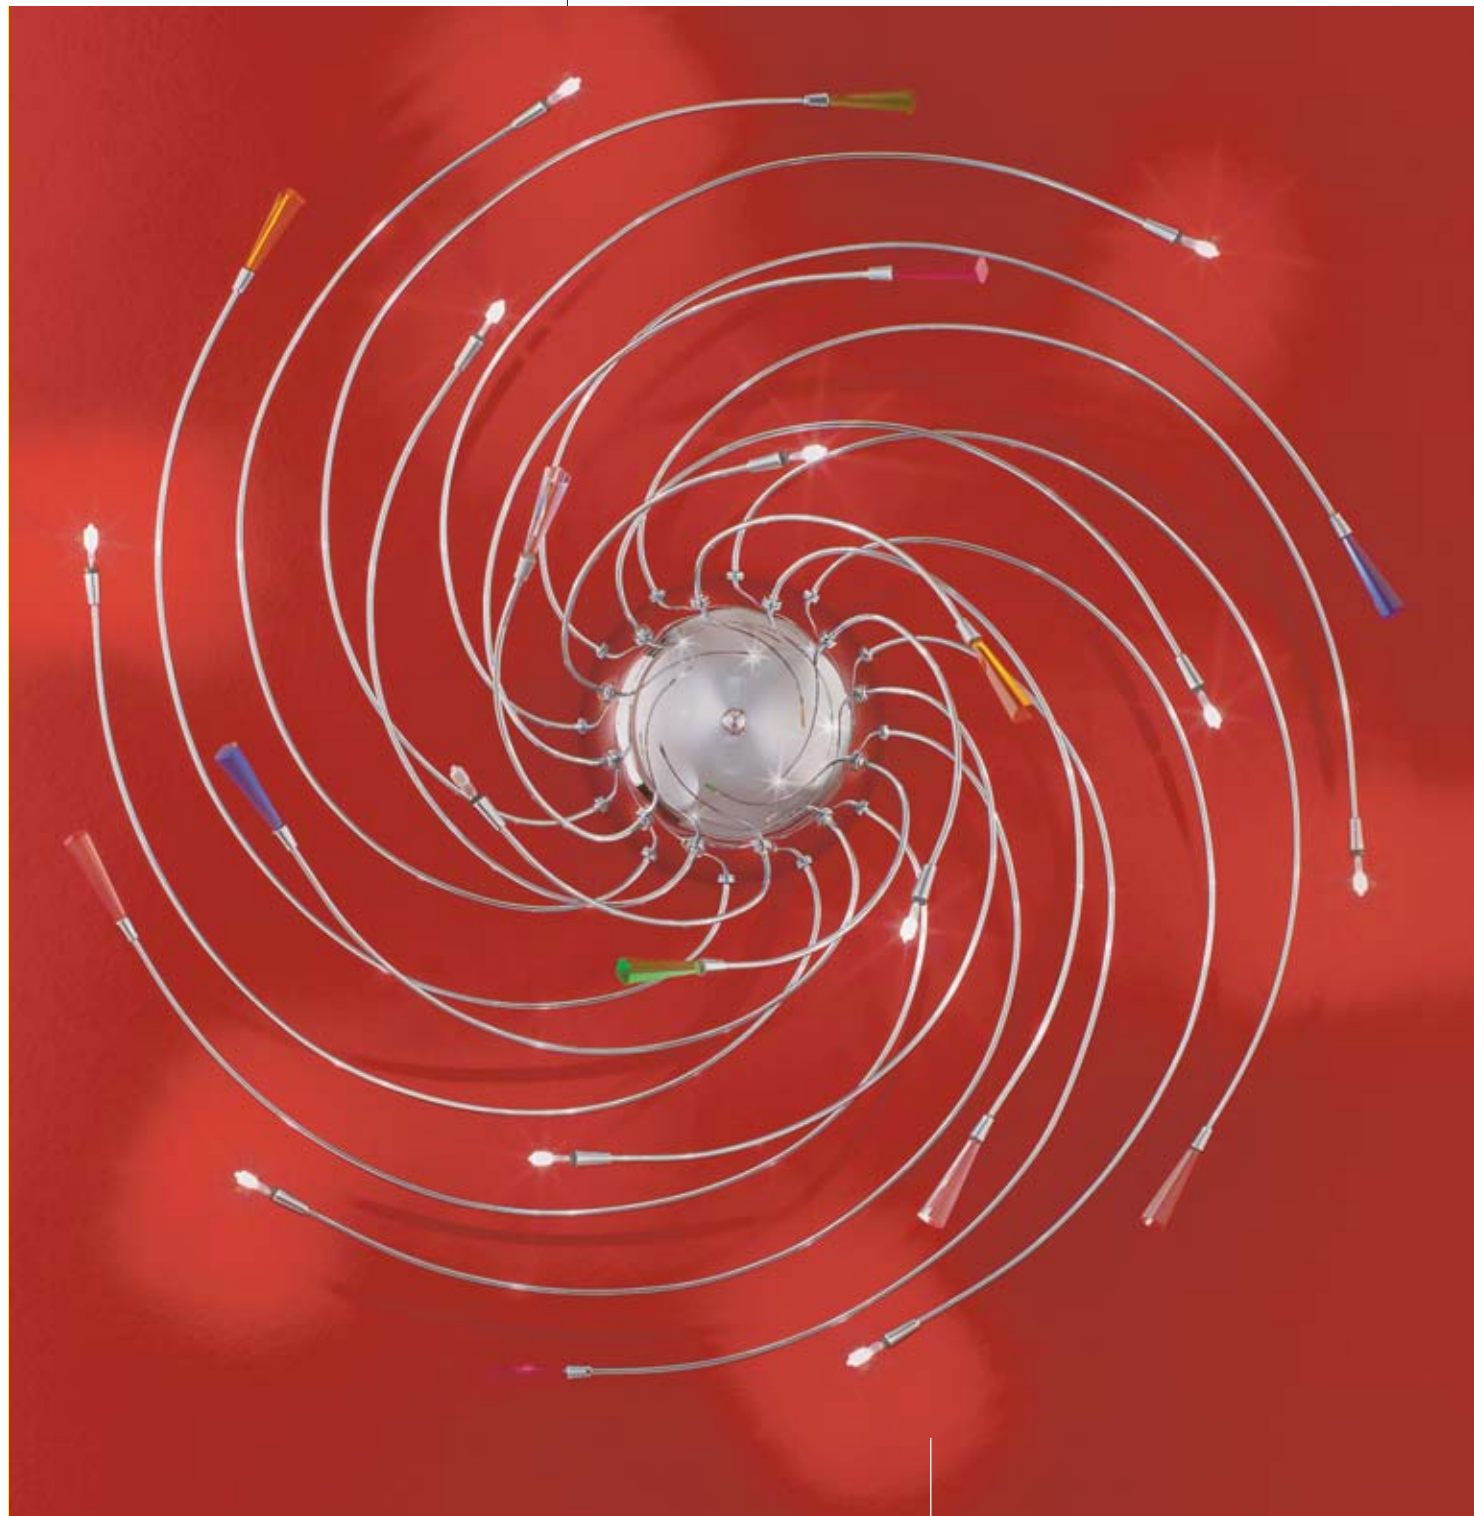

Art.
9015/PL12
Ø 90 • H 22
Max 12x20W G4