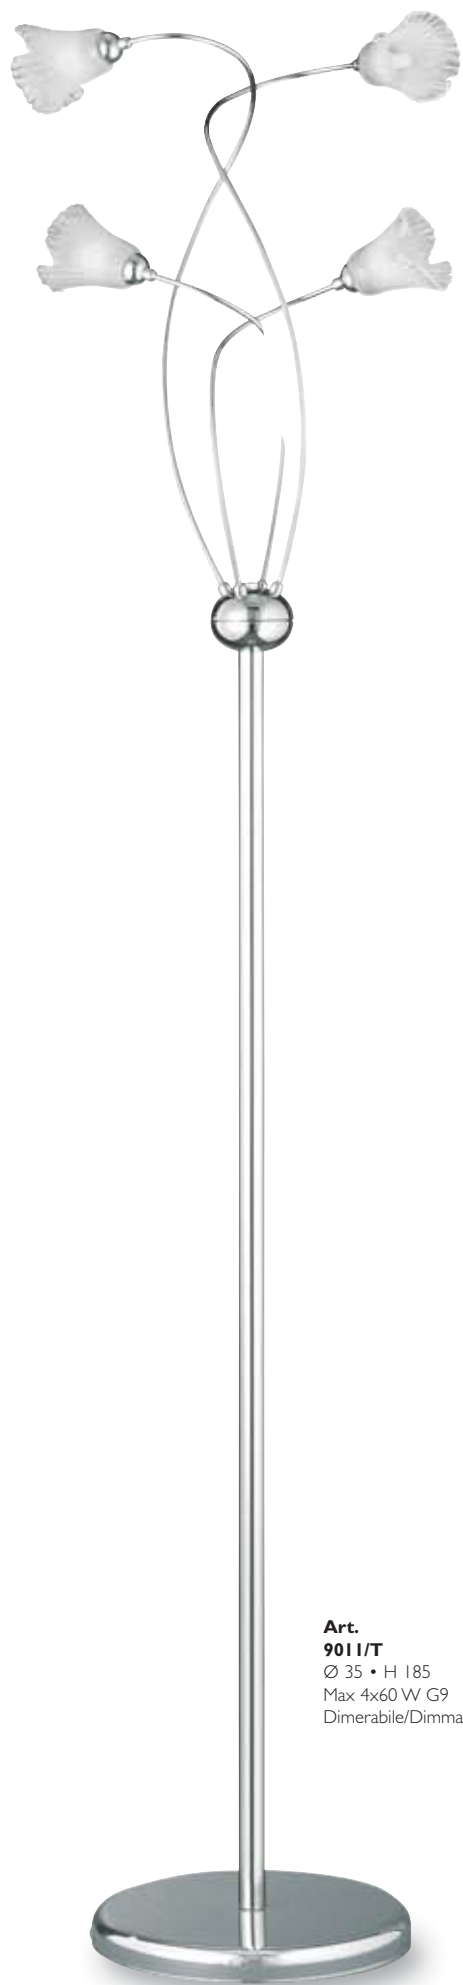

Art.
9007/PL6
Ø 86 • H 18
Max 6x60 W G9

Art.
9007/AP1
H 38 • La 9 • Sp. 11
Max 1x60 W G9

Art.
9007/S9
Ø 100 • H 52
Max 9x60 W G9

Art.
9007/S6
Ø 86 • H 50
Max 6x60 W G9

Iris

Lampade da parete, da soffitto, da terra e da comodino con luce diffusa.
Montatura in metallo cromato e diffusore in vetro lavorato a mano satinato.

Sconces, ceiling, floor and bedside table lamps for diffused lighting.
Chrome plated metal fixture and handcrafted satin finish glass diffuser.

Art.
9011/S10
Ø 75 • H 80
Max 10x60 W G9

Art.
9011/S6
Ø 65 • H 55
Max 6x60 W G9