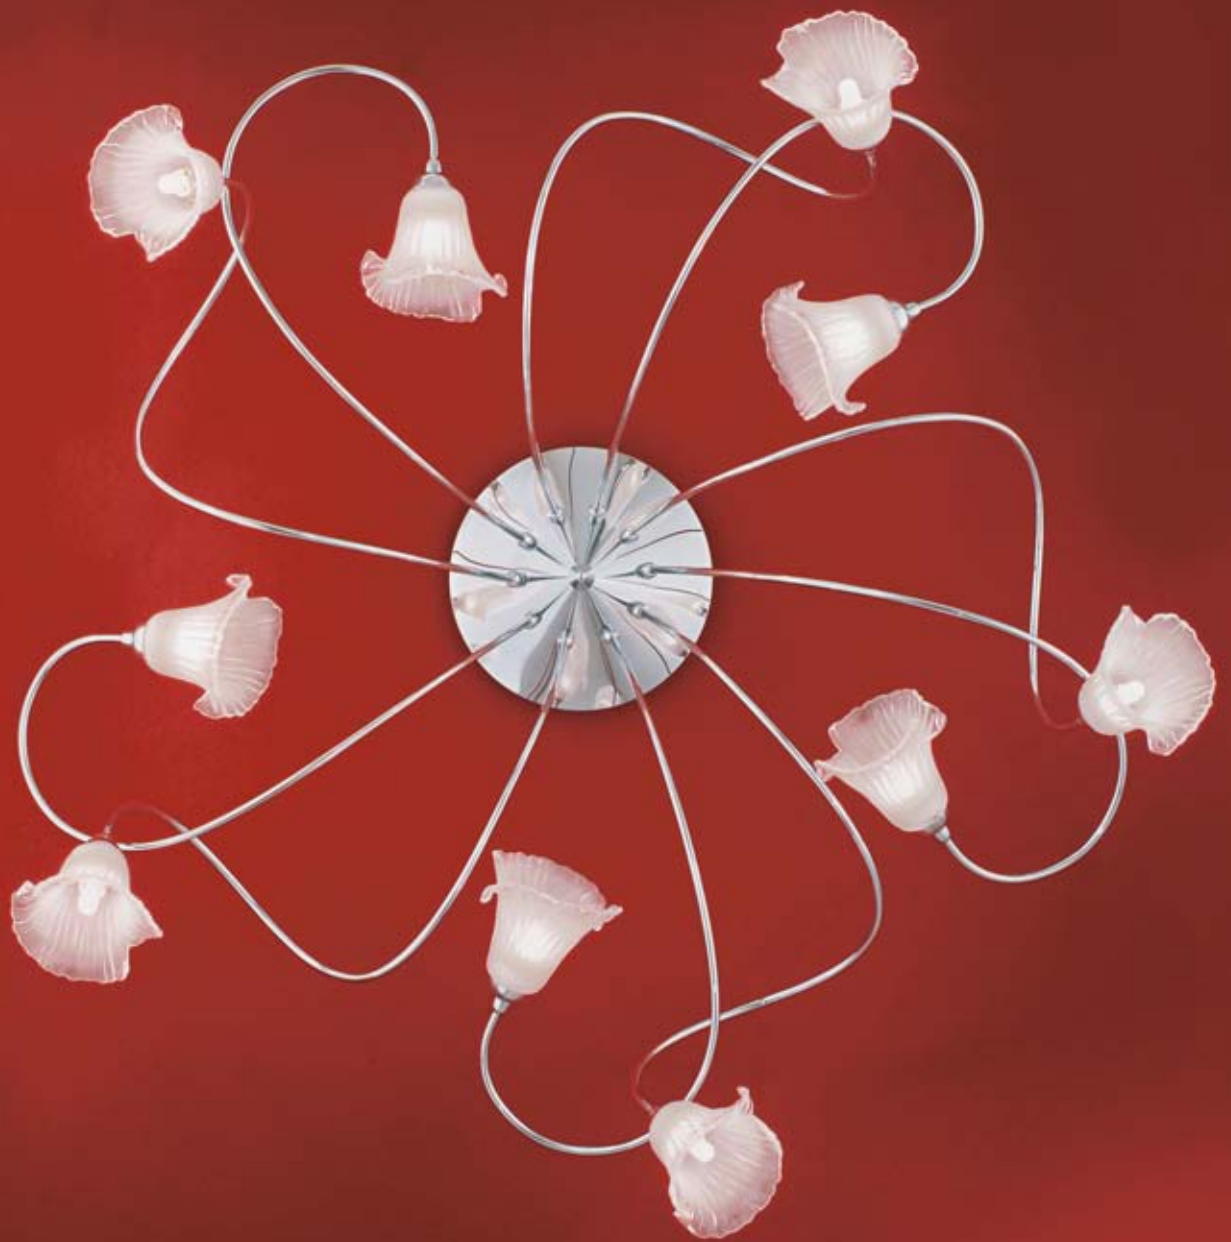

Iris

Art.
9011/PL10
Ø 92 • H 35
Max 10x60 W G9

Art.
9011/PL6
Ø 55 • H 30
Max 6x60 W G9