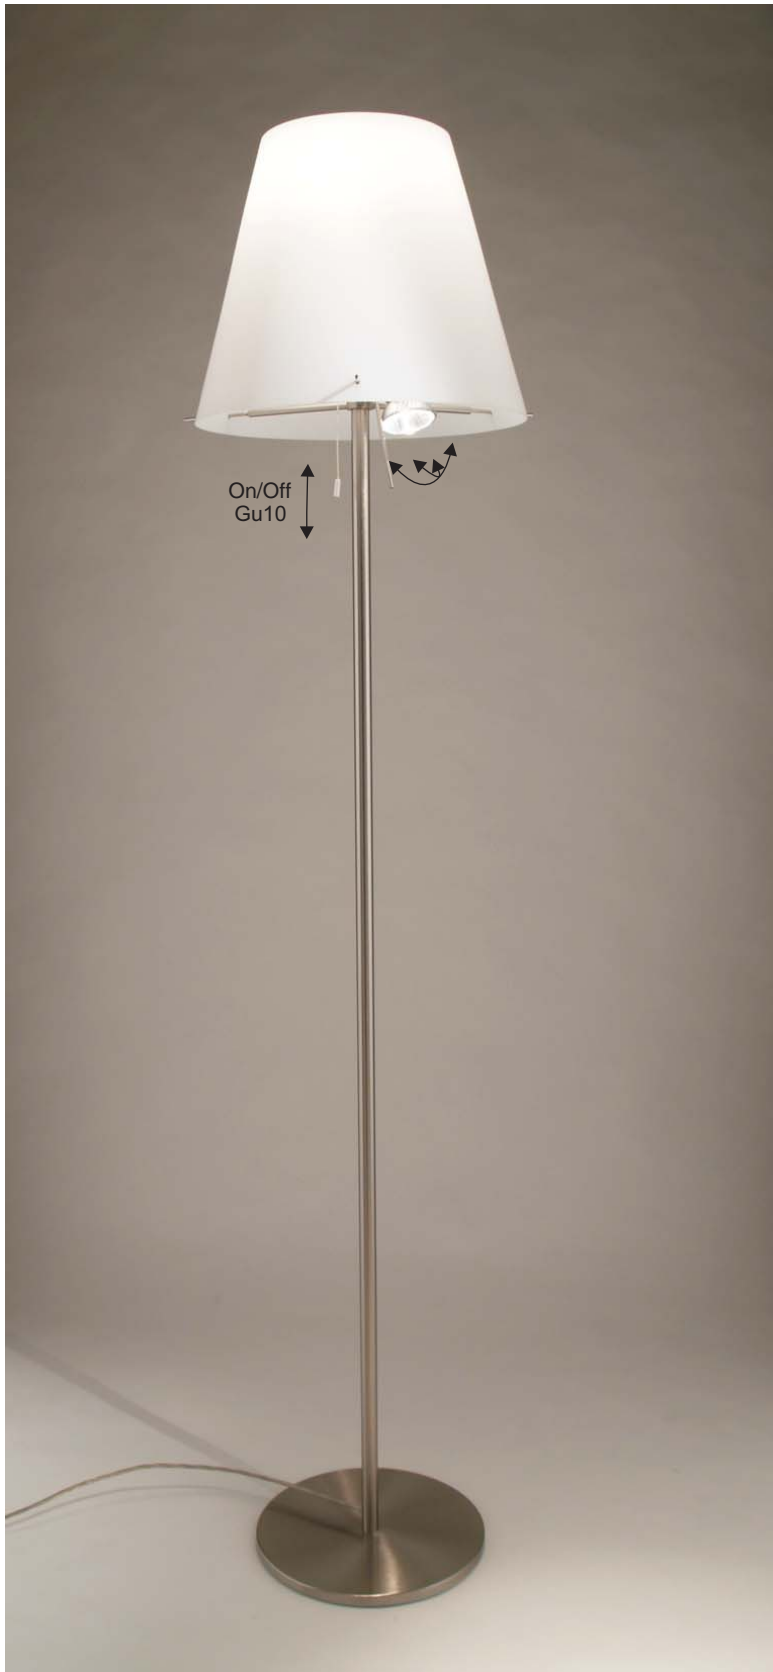

206/L5.28

24Kt Gold plated
Crystall glasses
dm.58 h.40-110 cm.
Max.5x60W E14 250V

206/A2.28

24Kt Gold plated
Crystall glasses
d.33x13 h.33 cm.
Max.2x60W E14 250V

206/T1.54

Chrome
Crystall glasses
dm.18 h.43 cm.
Max.60W E14 250V

206/L7.54

Chrome
Crystall glasses
dm.70 h.40-120 cm.
Max.7x60W E14 250V

206/T2.28

24Kt Gold plated
Crystall glasses
d.42x20 h.58 cm.
Max.2x60W E14 250V

294/L7.26

24Kt Gold plated
White painted glass
d.72 h.48/108 cm.
Max.7x60W E14 250V

262/A1.03L

Burnished + wood
White alabaster glass
dm.30x11 h.16 cm.
Max.60W E27 250V

262/P1.26

Gold plated
White alabaster glass
d.30 h.8 cm.
Max.60W E27 250V

P262/P2.03L

Burnished + wood
White alabaster glass
d.40 h.11 cm.
Max.2x60W E27 250V

P262/P2.26

Gold plated
White alabaster glass
d.40 h.10 cm.
Max.2x60W E27 250V

262/P1.03L

Burnished + wood
White alabaster glass
d.30 h.9 cm.
Max.60W E27 250V

Art. 251.72.02.35

150W E27 + 60W Gu10 230V

Nickel Brushed