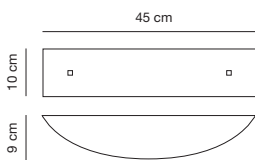

Dense glass with a simple design and irregular appearance.
When illuminated creates an appealing lighting effect.

01061/AP36 MM

01061/AP45 MM

01061/AP45 NN

01061/AP36 NN

01061/AP45 BB

01061/AP36 BB

01061/AP45
Applique
E27 2x60W