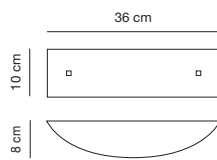

Dense glass with a simple design and irregular appearance.
When illuminated creates an appealing lighting effect.

01061/AP36 MM

01061/AP45 MM

01061/AP45 NN

01061/AP36 NN

01061/AP45 BB

01061/AP36 BB

01061/AP45
Applique
E27 2x60W