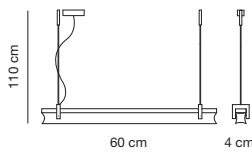

collezione
aurora

01091/SP30 ST

01091/SP30 CR

01091/SP60 ST

01091/SP30
Sospensione
Led 6x1W

01091/SP60
Sospensione
Led 12x1W

01091/SP90
Sospensione
Led 18x1W

01091/SP120
Sospensione
Led 24x1W