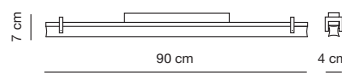

01091/1PL90
Applique/Plafoniera
Led 18x1W