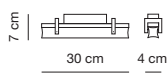

01091/1PL30
Applique/Plafoniera
Led 6x1W