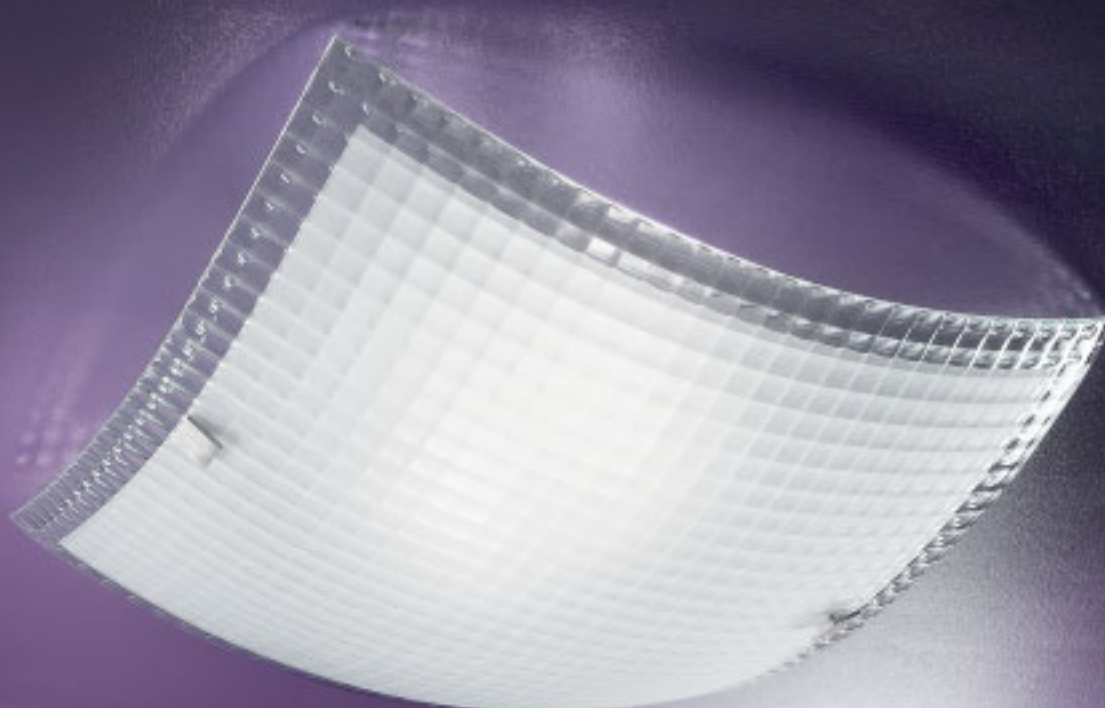

Vetro quadrettato satinato con bordo trasparente, molto luminoso.

Bright lamps composed by satined glass with squared motif and transparent edge.

995/50

995/40

995/30

995/A

995/MINI

995/A
Applique/Plafoniera
E27 1x75W