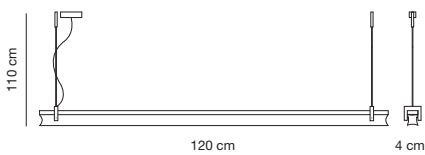

collezione
aurora

01091/SP30 ST

01091/SP30 CR

01091/SP60 ST

01091/SP30
Sospensione
Led 6x1W

01091/SP60
Sospensione
Led 12x1W

01091/SP90
Sospensione
Led 18x1W

01091/SP120
Sospensione
Led 24x1W