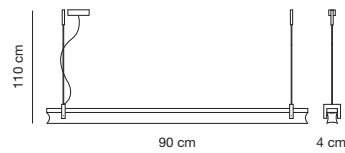

collezione
aurora

01091/SP30 ST

01091/SP30 CR

01091/SP60 ST

01091/SP30
Sospensione
Led 6x1W

01091/SP60
Sospensione
Led 12x1W

01091/SP90
Sospensione
Led 18x1W

01091/SP120
Sospensione
Led 24x1W