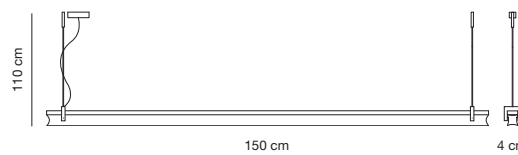

collezione
aurora

01091/SP30 ST

01091/SP30 CR

01091/SP60 ST

01091/SP30
Sospensione
Led 6x1W

01091/SP60
Sospensione
Led 12x1W

01091/SP90
Sospensione
Led 18x1W

01091/SP120
Sospensione
Led 24x1W