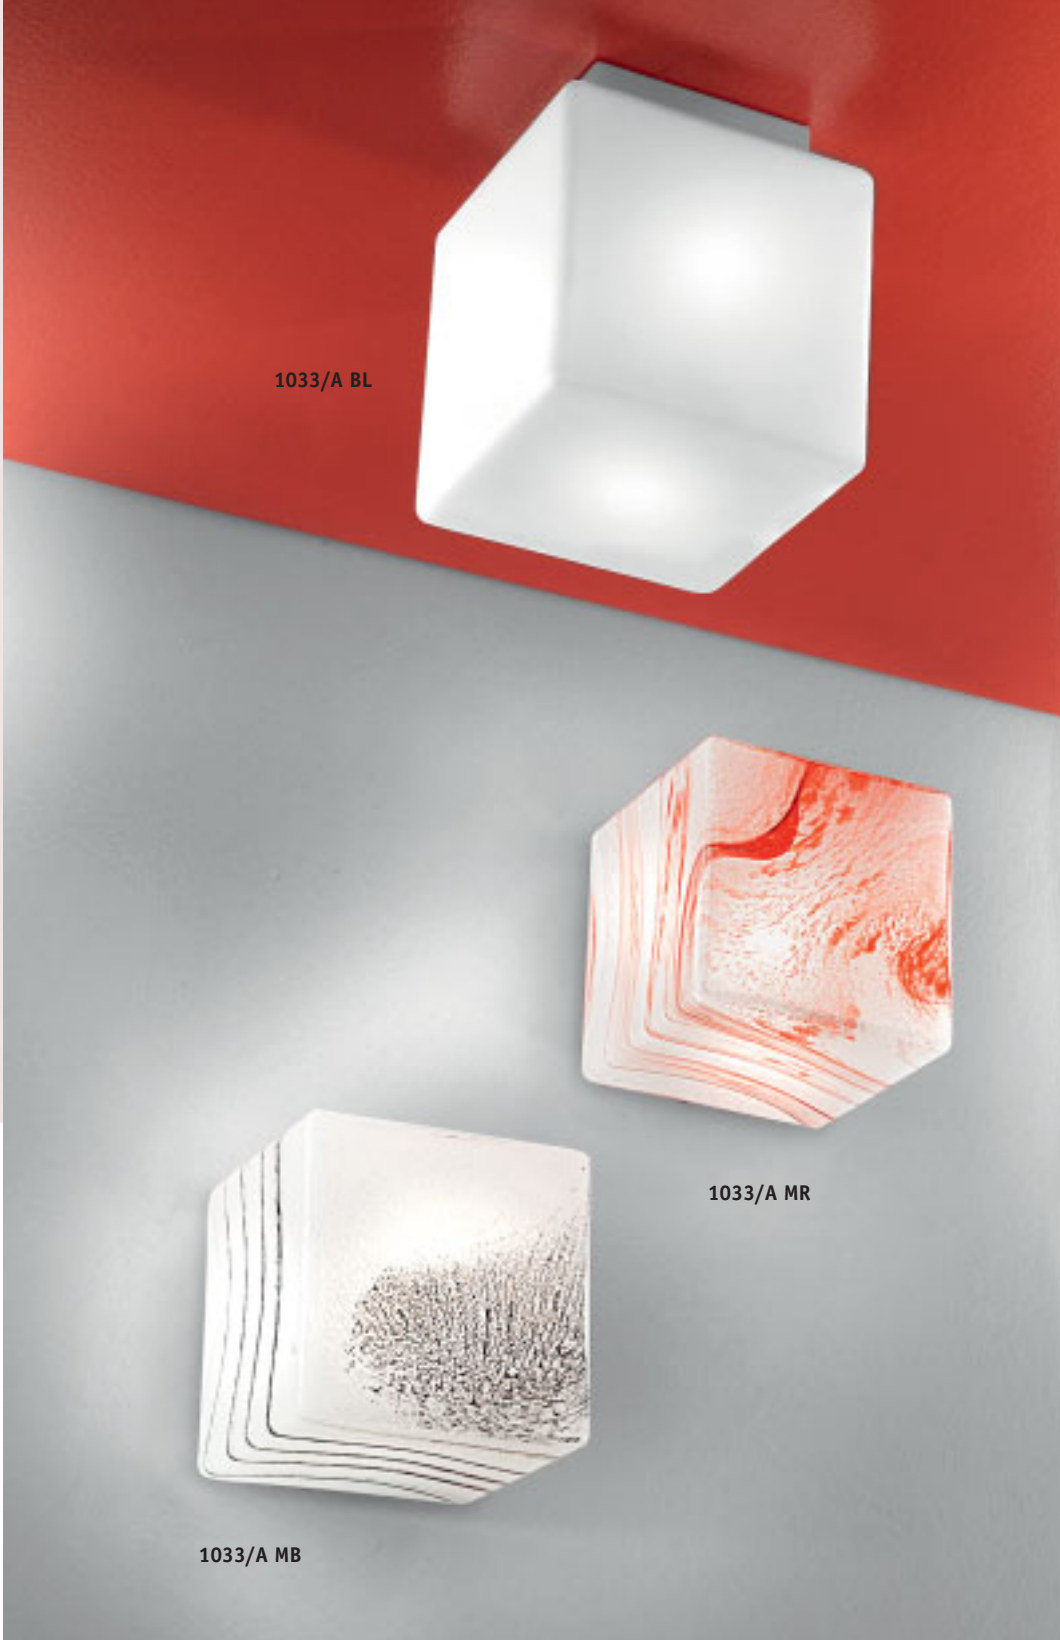

1033/A BL

1033/A MR

1033/A MB