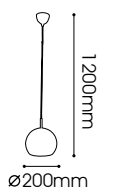

CASCO

LT06-2107/01.2.1
Casco
E27 MAX 60W x 1