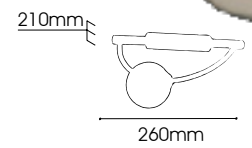

ROSH

VESA

LUNT

DRAGONFLY