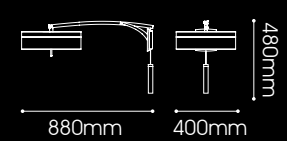

LT06-4120/01.4.1

Sam
E14 MAX 40W x 1