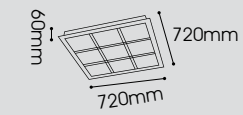

LD06-1407/3+761

Dormer
T8 MAX 18W x 3

PANE