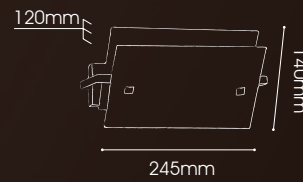

ROSH

VESA

LUNT

DRAGONFLY