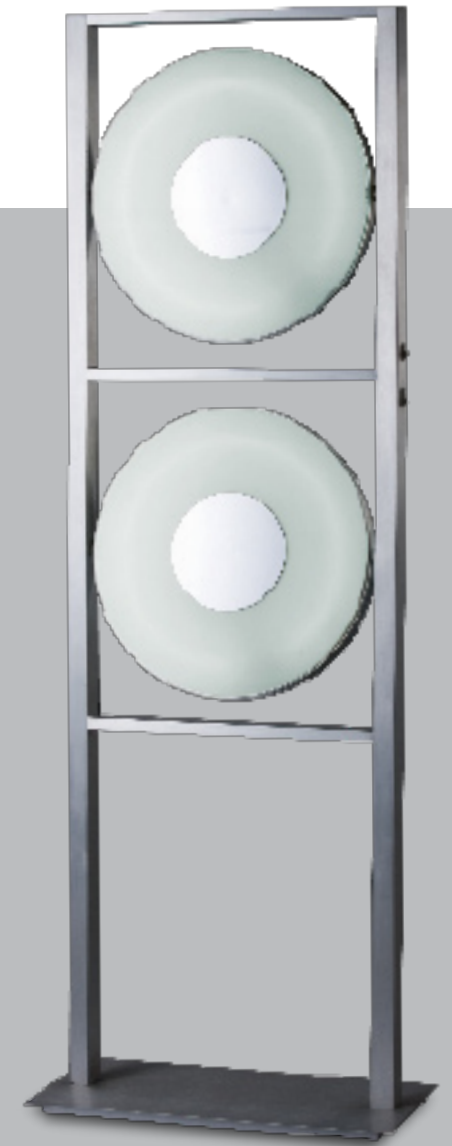

Pyramid
G4 MAX 35W x 3

GUSE

LD06-2608/1+823

Guse
T5 MAX 40W x 1

LD06-2609/4+823

LD06-1429/1+823

Guse
T5 MAX 40W x 1

LD06-2609/4+823