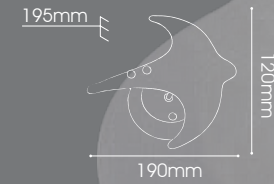

Harmonica
T5 MAX 21W x 1

LD06-3556/1+730

Harmonica
T5 MAX 14W x 1

LD05-5427/4C
 Birds
 G9 MAX 40W x 4

LD05-5427/1W
 Birds
 G9 MAX 40W x 1

BIRDS

LD05-5427/1T
 Birds
 G9 MAX 40W x 1

LD05-5427/2W
 Birds
 G9 MAX 40W x 2