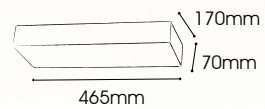

Jana
GU10 MAX 50W x 1

LD06-3617/2+963

Jana
GU10 MAX 50W x 2

LD06-3556/2+732

Harmonica
2G11 MAX 36W x 2

HARMONICA

Modern

LD06-3556/1+731