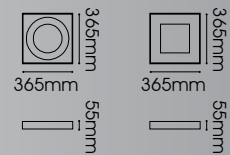

GUSE

LT06-1302/01.1.1

Guse
T5 MAX 40W x 1