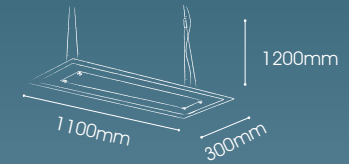

www.lux-light.ru

LD06-2604/2+716

AiryM
T5 MAX 14W x 2

LD06-2604/2+717

AiryM
T5 MAX 21W x 2

AIRYM

LD06-2665/20+1042

Tube
G4 MAX 20W x 20