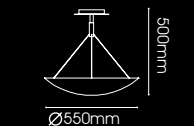

PLATE

LT06-2300/01.2.1

Plate
T5 MAX 40W x 1