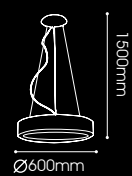

LT06-2305/01.2.2

Sunset
T5 MAX 55W x 1+22W x 1