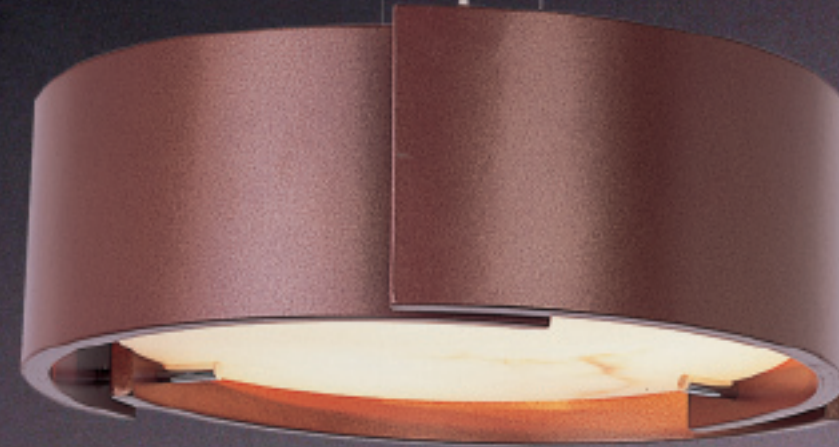

LD05-7018/6P-R

Aura
E27 MAX 60W x 6

AURA

LD05-7018/8P-B

Aura
E27 MAX 60W x 8

LD05-7018/5P-B

Aura
E27 MAX 60W x 5

LD05-7018/3P-B

Aura
E27 MAX 60W x 3