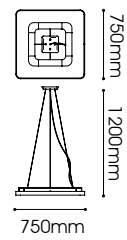

 Plate
 T5 MAX 40W x 1

AURORA

LT06-2308/01.2.2
Aurora
2D MAX 55W x 2

LT06-3308/01.1.4
Aurora
2D MAX 55W x 4

LT06-2307/01.2.1
Aurora
2D MAX 55W x 1

LT06-3309/01.1.1
Aurora
2D MAX 55W x 1

VENTANA

LT06-2309/01.2.4
 Ventana
 2G11 MAX 40W x 4