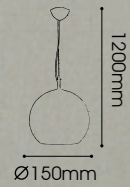

LD06-2633/1+872
Ball
E14 MAX 40W x 1