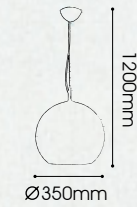

LD06-2636/1+875
Ball
E27 MAX 60W x 1