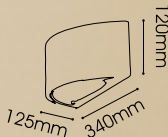

LT05-7018/2W

Aura
E27 MAX 20W x 2