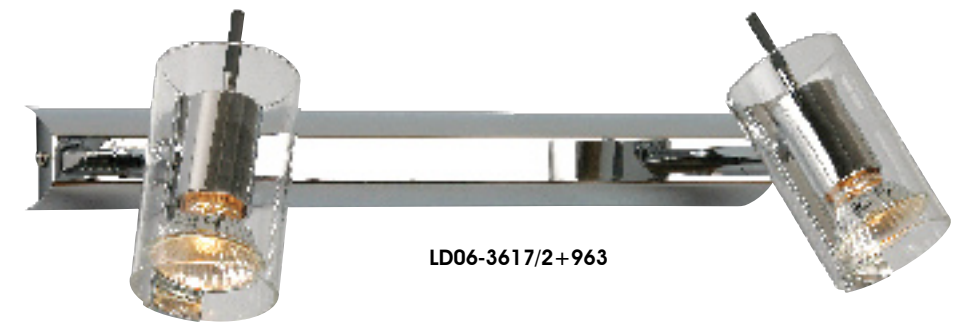

LD06-3617/2+963

LD06-1472/4+963

Jana
GU10 MAX 50W x 4

LD06-3615/2+963-1

Jana
GU10 MAX 50W x 2

LD06-1471/1+963

Jana
GU10 MAX 50W x 1

LD06-3617/2+963

Jana
GU10 MAX 50W x 2