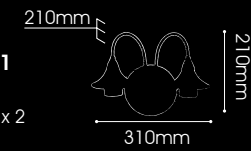

LD06-3571/2+791
Vesa
G9 MAX 40W x 2