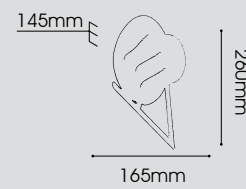

LD05-B58/1BL
LD05-B58/1WH
LD05-B58/1AM

Sky
E14 MAX 60W x 1

LD05-B58/1WH