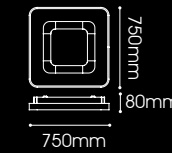

LT06-3314/01.1.4
Ventana
2G11 MAX 40W x 4