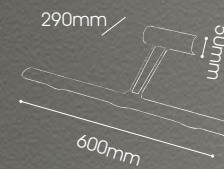

VESA

LD06-3479/2+506
 Vesa
 G9 MAX 40W x 2

LUNT

LD06-3489/1+493
 Lunt
 R7S MAX 100W x 1

DRAGONFLY

LD06-3595/3+392
 Dragonfly
 G9 MAX 40W x 3

JANA

LD06-1472/4+963