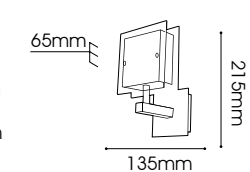

LD05-5424/1W
Sandwich
G9 MAX 40W x 1