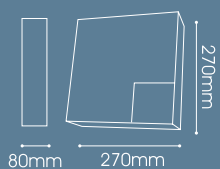

CARE

LT06-1314/02.1.1

Care
2GX13 MAX 22W x 1