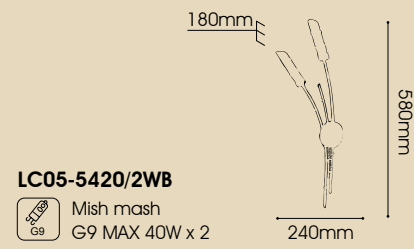

LT06-5306/11.5.6

Bianco
G9 MAX 40W x 6

LT06-4301/11.4.3

Bianco
G9 MAX 40W x 3

MISH MASH

LC05-5420/5FB
 Mish mash
 G9 MAX 40W x 5

LC05-5420/9CB
 Mish mash
 G9 MAX 40W x 9

MISH MASH