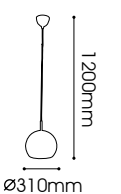

LT06-2108/01.2.1
Casco
E27 MAX 60W x 1