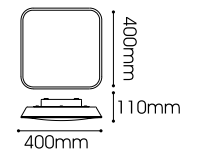

 Plate
 T5 MAX 40W x 1

AURORA

LT06-2308/01.2.2
Aurora
2D MAX 55W x 2

LT06-3308/01.1.4
Aurora
2D MAX 55W x 4

LT06-2307/01.2.1
Aurora
2D MAX 55W x 1

LT06-3309/01.1.1
Aurora
2D MAX 55W x 1

VENTANA

LT06-2309/01.2.4
 Ventana
 2G11 MAX 40W x 4