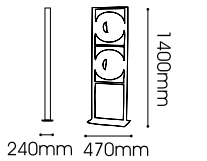

LT06-5303/01.5.2

Guse
T5 MAX 40W x 2