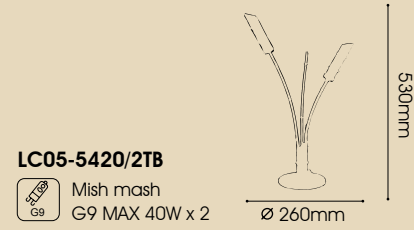

LC05-5420/2WB
Mish mash
G9 MAX 40W x 2

LC05-5420/2TB
Mish mash
G9 MAX 40W x 2