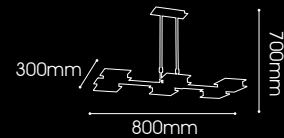

LD05-5424/6H
Sandwich
G9 MAX 40W x 6

LD05-5424/4C-R

LD05-5424/3F

SANDWICH