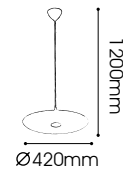

LD06-2667/4+915+916
Extra
E14 MAX 40W x 4