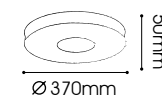

Guse
T5 MAX 40W x 1