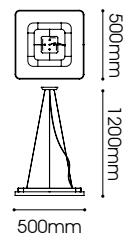

LT06-2310/01.2.4
Ventana
2G11 MAX 24W x 4