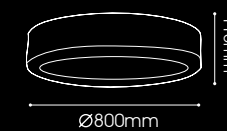

LT06-3307/01.1.4

Sunset
2G11 MAX 40W x 4