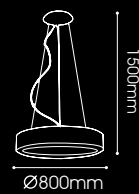

SUNSET

LT06-2306/01.2.4

Sunset
2G11 MAX 40W x 4