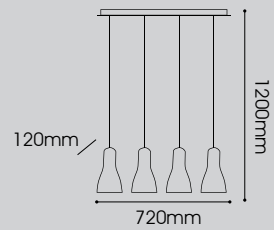

LD06-2624/4+855

Gres
R63 MAX 60W x 4

GRES