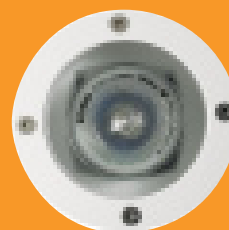

Code No			Dia	Projection	Height
2425980	40W	Satin chrome	37	136	350

Lido Downlight

→ **IP65**

IP65 Recessed downlight for use in Showers or over baths suitable for Zone 1 applications. 12v 50W MR16 lamp supplied. Satin white or polished chrome