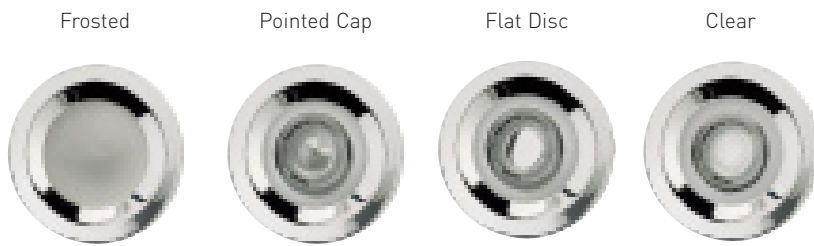

Ludo Downlight

MAINS VOLTAGE DOWNLIGHT

- → 110 MM BEZEL, WHITE, SILVER , CHROME
- → IP65 CLASS 1
- → ZONE 1,2 AND 3 BATHROOM USE AS REQUIRED BY I.E.E REGULATIONS (WHERE WATER JETS ARE LIKELY TO BE USED)
- → SYLVANIA 50W ES50 GU10 HI-SPOT MAINS VOLTAGE LAMP SUPPLIED
- → CAN BE DIMMED

Code No			Cut Out Dia	Depth
2426000	230-240V,50W white	Frosted	90mm	105mm
2426001	230-240v,50W White	Pointed Cap	90mm	105mm
2426002	230-240V,50W White	Flat Disc	90mm	105mm
2426003	230-240V,50W White	Clear	90mm	105mm
2426008	230-240V,50W Silver	Frosted	90mm	105mm
2426009	230-240V,50W Silver	Pointed Cap	90mm	105mm
2426010	230-240V,50W Silver	Flat Disc	90mm	105mm
2426011	230-240V,50W Silver	Clear	90mm	105mm
2426034	230-240V,50W Chrome	Frosted	90mm	105mm
2426035	230-240V,50W Chrome	Pointed Cap	90mm	105mm
2426036	230-240V,50W Chrome	Flat Disc	90mm	105mm
2426037	230-240V,50W Chrome	Clear	90mm	105mm