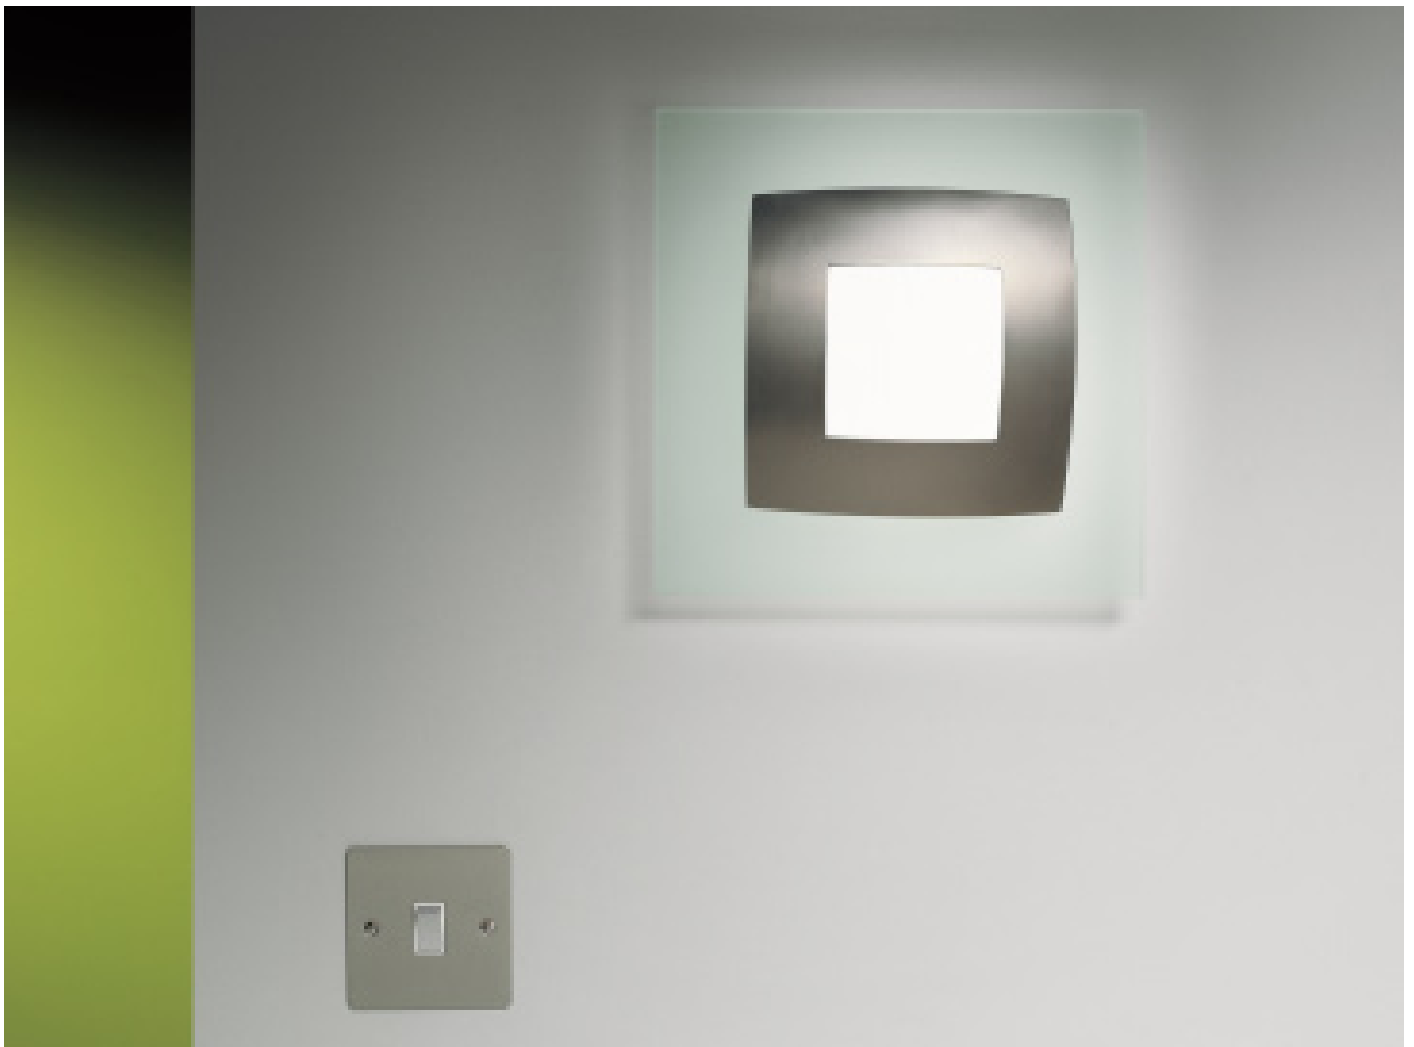

Chess

→ WALL MOUNTED

Wall mounted etched glass with stainless finish shield.
Supplied complete with Sylvania 40w G9 mains voltage halogen capsule lamp.
Can be easily dimmed to create soft lighting effects for that new interior.