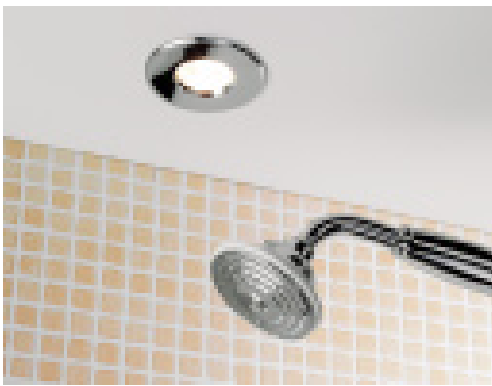

Intro Downlight

IP65

- → WHITE, CHROME OR GOLD FINISH
- → TOUGHENED FROSTED GLASS FRONT LENS
- → IP65
- → SUITABLE FOR ZONE 1,2 OR 3 AS REQUIRED BY I.E.E WIRING REGULATIONS
  (WHERE WATER JETS ARE LIKELY TO BE USED.)
- → ORDER SYLVANIA 12V 35W MR16 LAMP (NOT SUPPLIED)
- → REQUIRES TRANSFORMER (SEE BELOW)

Code No		Bezel Dia	Recess depth	Cut out Dia
2425884	12V 35W White	80	105	72
2425885	12V 35W Gold	80	105	72
2425886	12V 35W Chrome	80	105	72

Transformers		Width	Length	Depth
2426012	12V 20-60VA	28	91	41
2426013	12V 20-105VA	26	146	38
2426039	12V 20-150VA	30	148	46

Can be dimmed with most types of leading and trailing edge dimmers. Thermally protected against overload and short circuit. Soft start for longer lamp life

Linolite:SYLVANIA