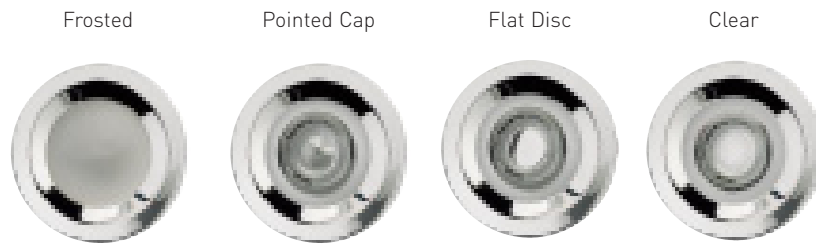

Ludo Downlight

LOW VOLTAGE

- → 110MM BEZEL , WHITE, SILVER , CHROME
- → IP65 CLASS 3
- → ZONE 1,2 AND 3 BATHROOM USE AS REQUIRED BY I.E.E REGULATIONS (WHERE WATER JETS ARE LIKELY TO BE USED.)
- → 12V-50W MR16 SYLVANIA LAMP SUPPLIED
- → TRANSFORMER REQUIRED (SEE BELOW)

Code No			Cut Out Diameter	Recessed Depth
2425996	12v-50w white	Frosted	90mm	105mm
2425997	12v-50w White	Pointed Cap	90mm	105mm
2425998	12v-50w White	Flat Disc	90mm	105mm
2425999	12v-50w White	Clear	90mm	105mm
2426004	12v-50w Silver	Frosted	90mm	105mm
2426005	12v-50w Silver	Pointed Cap	90mm	105mm
2426006	12v-50w Silver	Flat Disc	90mm	105mm
2426007	12v 50w Silver	Clear	90mm	105mm
2426030	12v-50w Chrome	Frosted	90mm	105mm
2426031	12v-50w Chrome	Pointed Cap	90mm	105mm
2426032	12v-50w chrome	Flat Disc	90mm	105mm
2426033	12v-50w Chrome	Clear	90mm	105mm

Transformers		Width	Length	Depth
2426012	12V 20-60VA	28	91	41
2426013	12V 20-105VA	26	146	38
2426039	12V 20-150VA	30	148	46

Can be dimmed with most types of leading and trailing edge dimmers. Thermally protected against overload and short circuit. Soft start for longer lamp life

Linolite:SYLVANIA