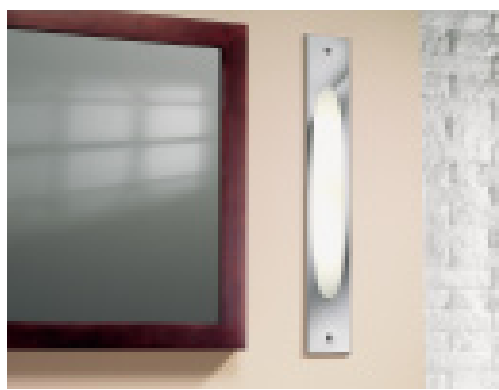

Lido Semi Recessed

MIRRORLIGHT

- → POLISHED CHROME FACIA
- → FROSTED TOUGHENED GLASS FRONT PANEL
- → FLUSH MOUNTING, VERTICALLY OR HORIZONTALLY
- → IP44, CLASS 1
- → ZONE 2 OR 3 FOR BATHROOMS AS REQUIRED BY I.E.E WIRING REGULATIONS
  (EXCEPT WHERE WATER JETS ARE USED)
- → 2 X 9W SYLVANIA LYNX-S ENERGY SAVING LAMPS SUPPLIED

Code No		Width	Length	Depth	Cut Out
2425976	2 x 9W Flush mounted	90	600	58	80 x 570