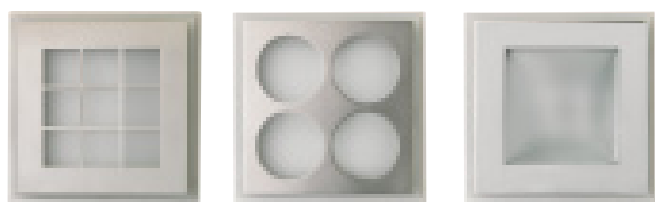

Linolite:SYLVANIA

Chess

WALL MOUNTED

- SURFACE MOUNTED
- STAINLESS STEEL FINISH FRAME WITH ETCHED GLASS
- CLASS 1, IP20 FOR NORMAL DRY INTERIORS
- 40W G9 SYLVANIA HI-PIN MAINS VOLTAGE HALOGEN LAMP SUPPLIED
- CAN BE DIMMED