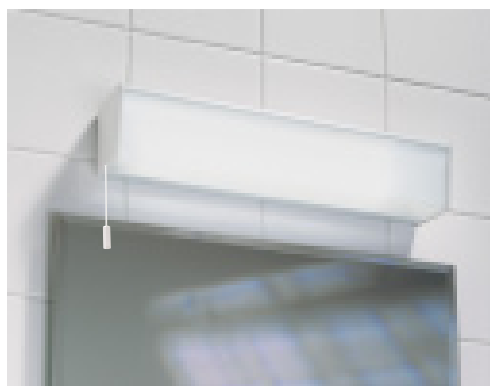

CSL

MIRROR AND SHAVERLIGHT

- → FOR HORIZONTAL SURFACE MOUNTING.
- → DUAL VOLTAGE SHAVER SOCKET
- → CLASS 1 IP21 ZONE 3 BATHROOM USE AS REQUIRED BY I.E.E WIRING REGULATIONS (EXCEPT WHERE WATER JETS ARE USED)
- → SUPPLIED COMPLETE WITH SYLVANIA 60W STRIPLIGHT, 11W LYNX-S OR 18W T8 TUBULAR FLUORESCENT LAMP.
- → SEPARATE SWITCHING FOR LAMP AND SHAVER SOCKET

CSL Shaverlight

Code No		Width	Length	Depth
2451800	White 60W Striplight	76	420	75
2451840	White 11W Lynx-S	76	420	75
2451820	White 18W T8	76	720	75

CSL Mirror Light

Code No		Width	Length	Depth
2451810	White 60W Striplight	76	420	75
2451850	White 11W Lynx-S	76	420	75
2451830	White 18W T8	76	720	75