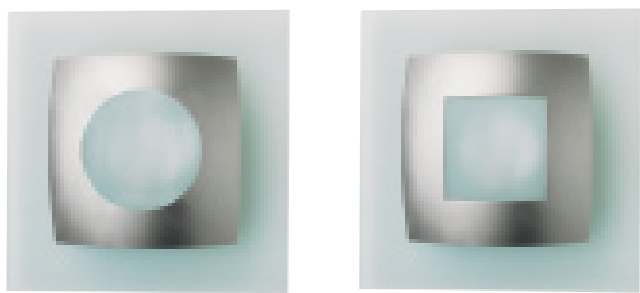

Chess

WALL MOUNTED

- → WALL OR CEILING MOUNTED
- → TOUGHENED ETCHED GLASS WITH STAINLESS FINISH SHIELD
- → CLASS 1, IP20 FOR NORMAL DRY INTERIORS
- → 40W G9 SYLVANIA HI-PIN MAINS HALOGEN LAMP SUPPLIED
- → CAN BE DIMMED

Code No			Width	Height	Depth
2425994	40W	G9 Round Silver	250	250	80
2425995	40W	G9 Square Silver	250	250	80