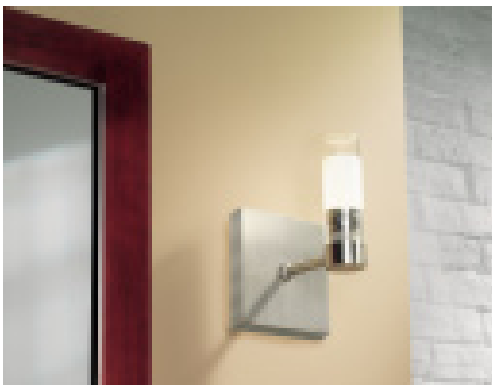

Lido

MIRRORLIGHT

- → SATIN CHROME FACIA AND BASE PLATE
- → TOUGHENED ETCHED GLASS
- → SURFACE MOUNTING VERTICAL OR HORIZONTAL (2 X 40W)
- → IP44 , CLASS 1
- → ZONE 2 OR 3 FOR BATHROOMS AS REQUIRED BY I.E.E WIRING REGULATIONS (EXCEPT WHERE WATER JETS ARE USED)
- → SUPPLIED WITH SYLVANIA HI-PIN 40W G9 MAINS VOLTAGE LAMPS
- → CAN BE DIMMED

Code No			Dia	Face Plate	Height
2425978	1 X 40W	G9 Satin chrome	37	110 x 110	170
2425979	2 X 40W	G9 Satin chrome	37	110 x 110	222