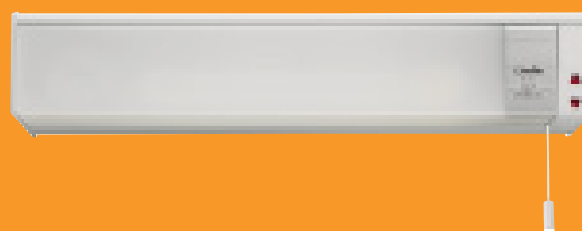

Razorlite

→ SHAVERLIGHT

For horizontal surface mounting with pull cord switch. White finish with opal diffuser, supplied with 60W Sylvania striplight. Suitable for re-chargeable razors

Razorlite

SHAVERLIGHT