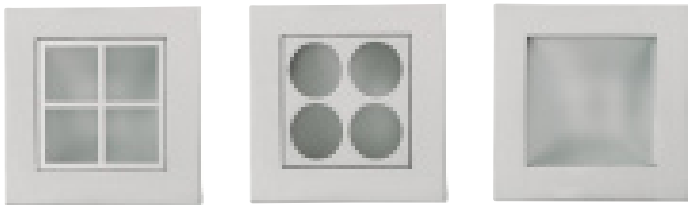

Chess

RECESSED DOWNLIGHT

- → SATIN SILVER FINISH 86 X 86MM FACIA
- → ETCHED TOUGHENED GLASS LENS
- → IP44 CLASS 3 ⚡ SUITABLE FOR BATHROOM ZONE 1, 2 AND 3 AS REQUIRED BY I.E.E WIRING REGULATIONS (EXCEPT WHERE WATER JETS ARE USED)
- → 12V-35W G4 SYLVANIA CAPSULE LAMP SUPPLIED
- → REQUIRES TRANSFORMER (SEE BELOW)

Code No			Cut Out Size	Recess Depth
2425991	12V-35W G4 Silver	Window apertures	75mm x 75mm	110mm
2425992	12V-35W G4 Silver	Round apertures	75mm x 75mm	110mm
2425993	12V-35W G4 Silver	Square aperture	75mm x 75mm	110mm

Transformers		Width	Length	Depth
2426012	12V 20-60VA	28	91	41
2426013	12V 20-105VA	26	146	38
2426039	12V 20-150VA	30	148	46

Can be dimmed with most types of leading and trailing edge dimmers. Thermally protected against overload and short circuit. Soft start for longer lamp life