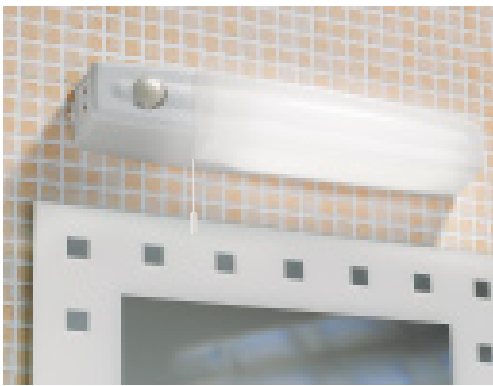

Linolite:SYLVANIA

Elan

SHAVERLIGHT

- FOR HORIZONTAL SURFACE MOUNTING
- SHAVER SOCKET MAY BE POSITIONED TO LEFT OR RIGHT
- PROTECTED SHUTTERED DUAL VOLTAGE SHAVER SOCKET
- ISOLATED LAMPHOLDERS FOR SAFE RE-LAMPING
- CLASS 2, IP21
- ZONE 3 BATHROOM USE AS REQUIRED BY I.E.E WIRING REGULATIONS (EXCEPT WHERE WATER JETS ARE USED)
- SUPPLIED WITH 60W SYLVANIA STRIPLIGHT
- SEPARATE SWITCHING FOR LAMP AND SHAVER SOCKET