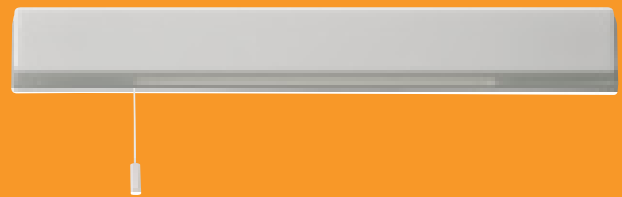

Multilight

- **MIRRORLIGHT**
- **SHAVERLIGHT**

Surface mounted horizontal un-obtrusive mirror lighting. White with isolating opal diffuser. Suitable for Zone 3 Bathroom applications. Supplied with Sylvania 60W striplight. Remote Switching.