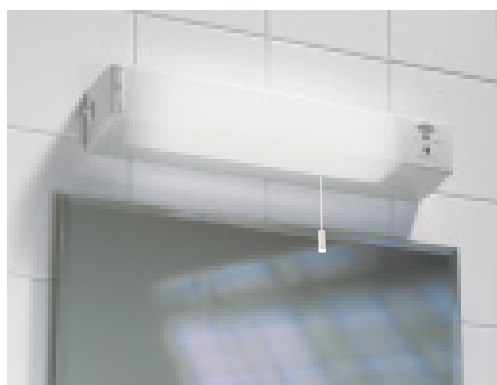

Linolite:SYLVANIA

Swift

SHAVERLIGHT

- FOR HORIZONTAL SURFACE MOUNTING.
- SINGLE OR DUAL VOLTAGE SHAVER SOCKET
- CLASS 2 IP21
- ZONE 3 BATHROOM USE AS REQUIRED BY I.E.E WIRING REGULATIONS (EXCEPT WHERE WATER JETS ARE USED)
- SUPPLIED COMPLETE WITH SYLVANIA 60W STRIPLIGHT